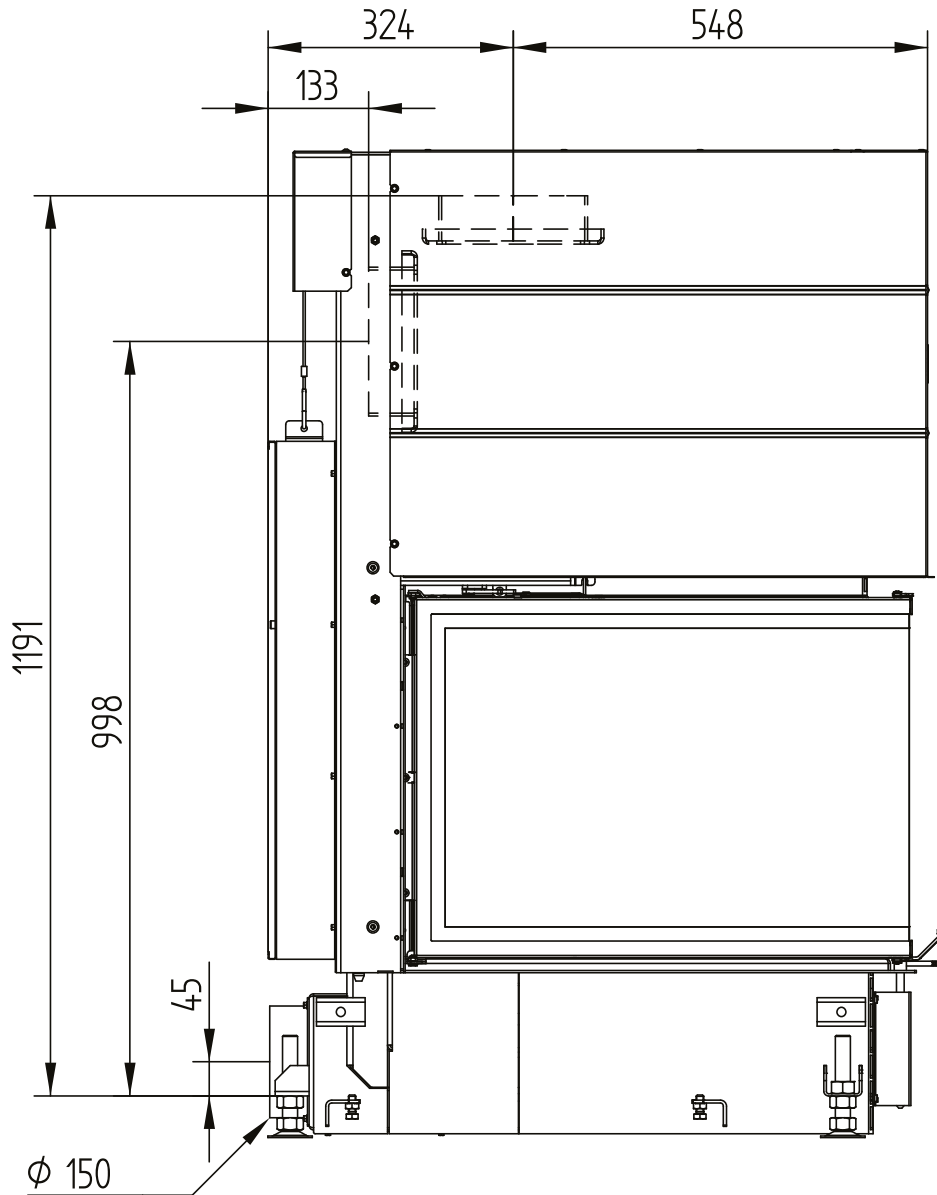

UKA 69/48/69/51

Technical data
Version 2019/08

air connection / feet

M 1:10

UKA 69/48/69/51

Technical data
Version 2019/08

air connection / feet

M 1:10

UKA 69/48/69/51

Technical data
Version 2019/08

air connection / feet

M 1:10