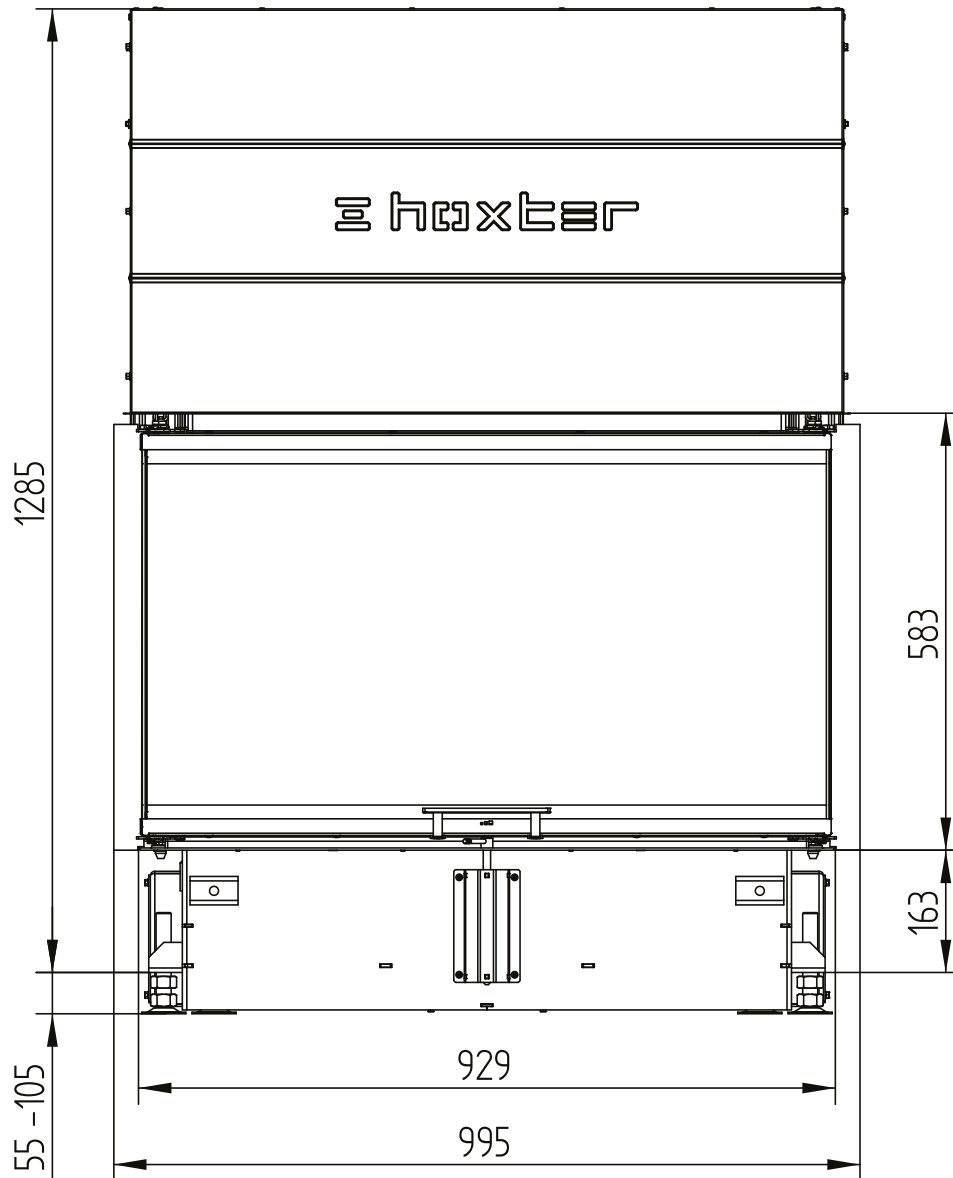

UKA 37/95/37/57

Technical data
Version 2019/08

air connection / feet

M 1:10

UKA 37/95/37/57

Technical data
Version 2019/08

air connection / feet

M 1:10

UKA 37/95/37/57

Technical data
Version 2019/08

air connection / feet

M 1:10