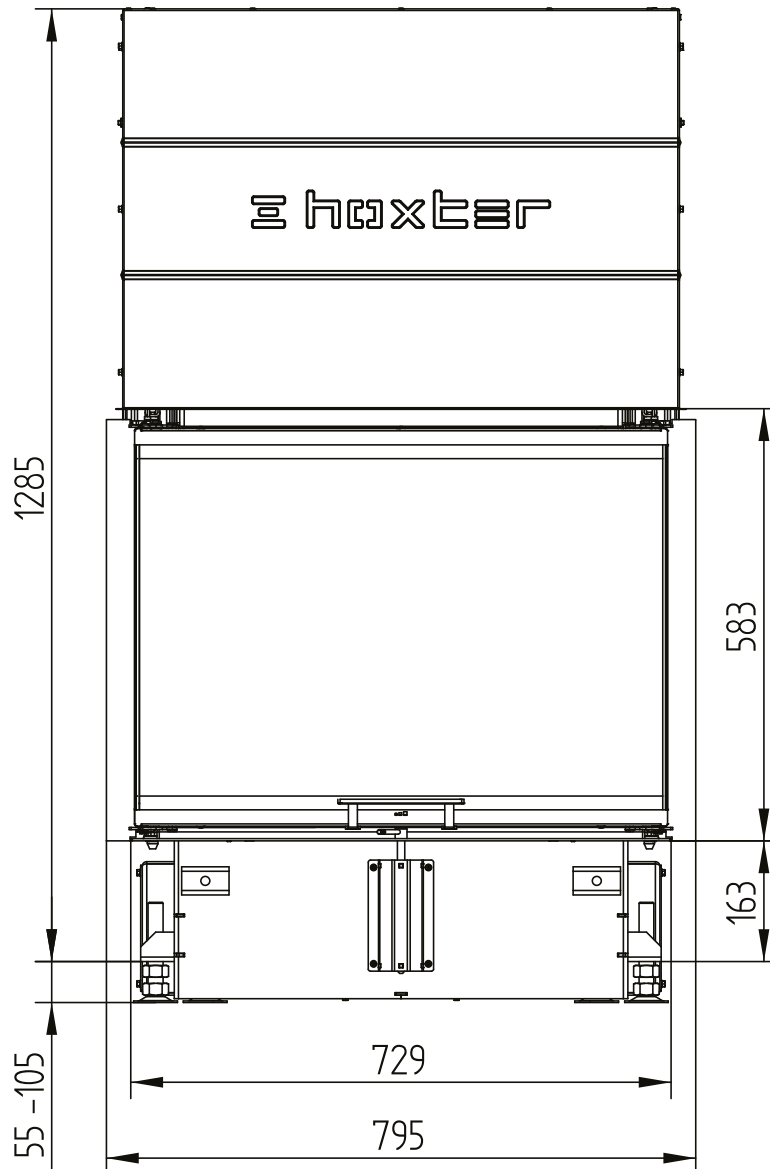

UKA 37/75/37/57

Technical data
Version 2019/08

air connection / feet

M 1:10

UKA 37/75/37/57

Technical data
Version 2019/08

air connection / feet

M 1:10

UKA 37/75/37/57

Technical data
Version 2019/08

air connection / feet

M 1:10