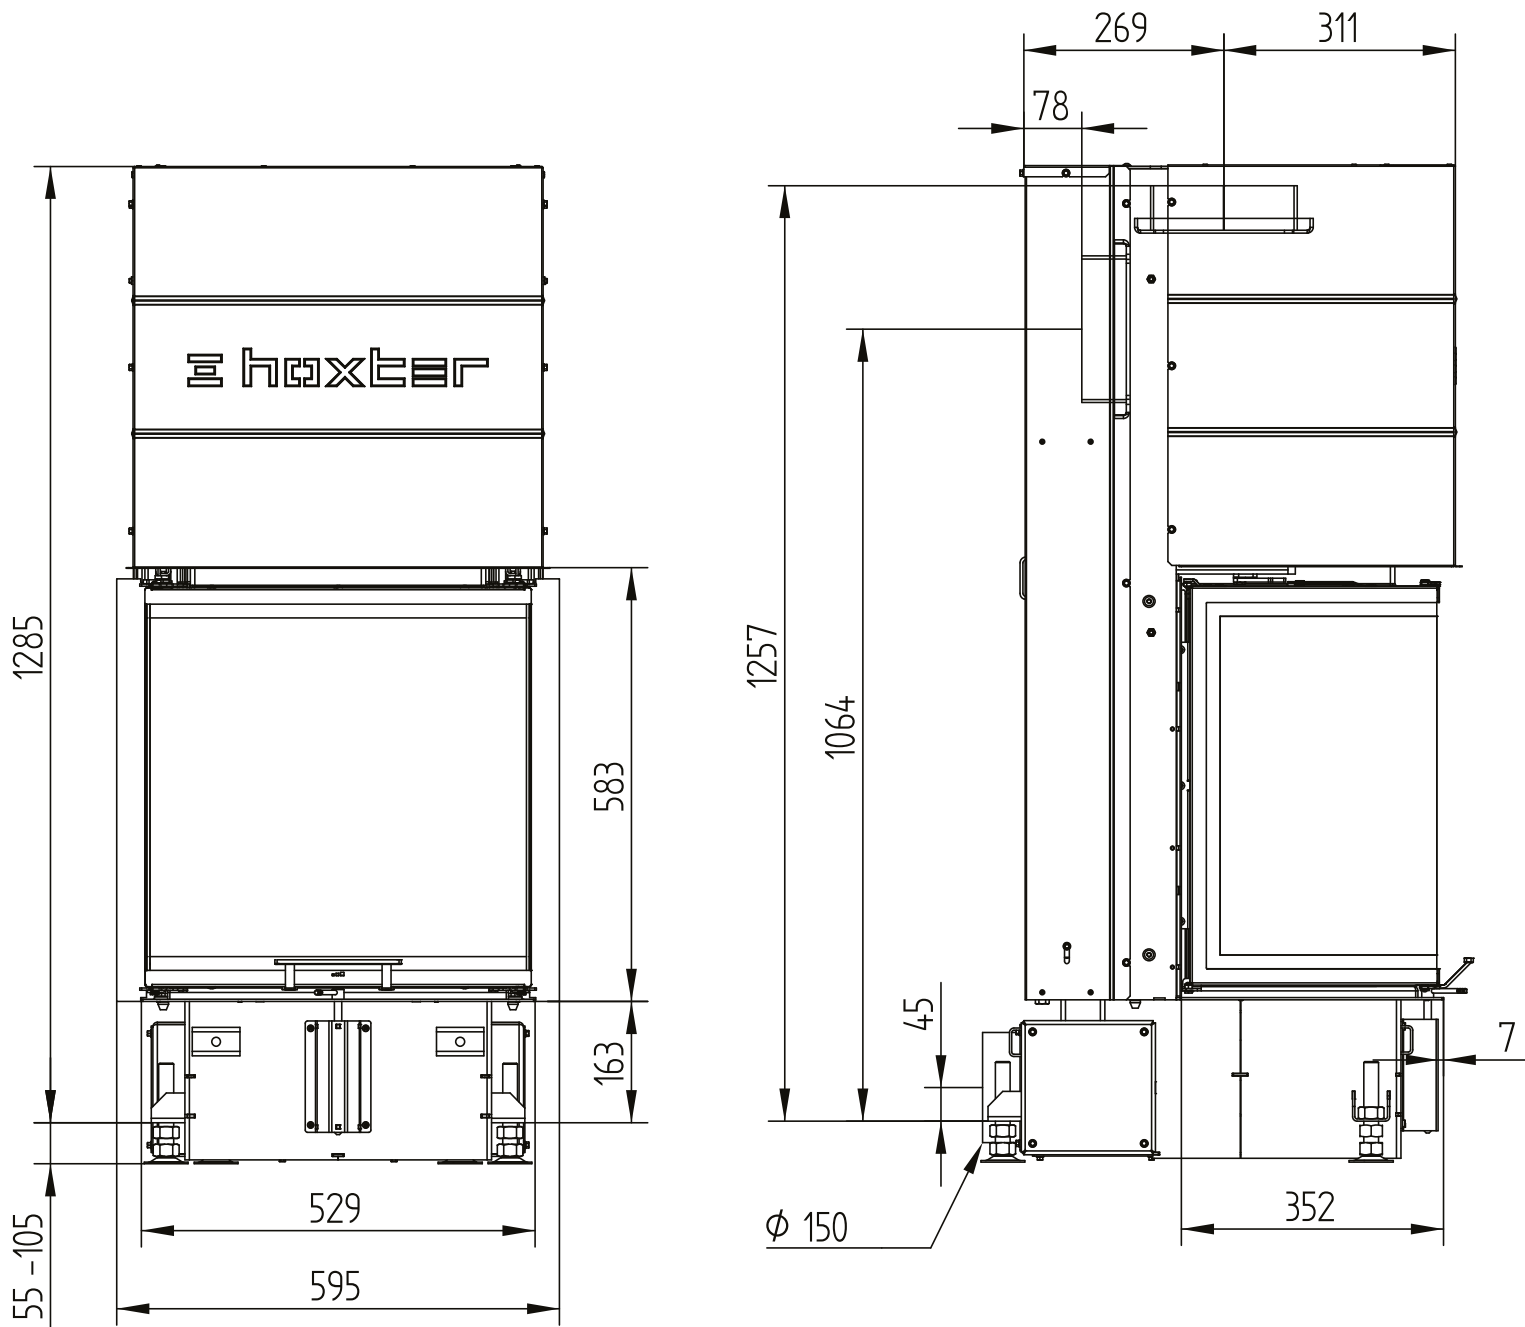

UKA 37/55/37/57

Technical data
Version 2019/08

air connection / feet

M 1:10

UKA 37/55/37/57

Technical data
Version 2019/08

air connection / feet

M 1:10