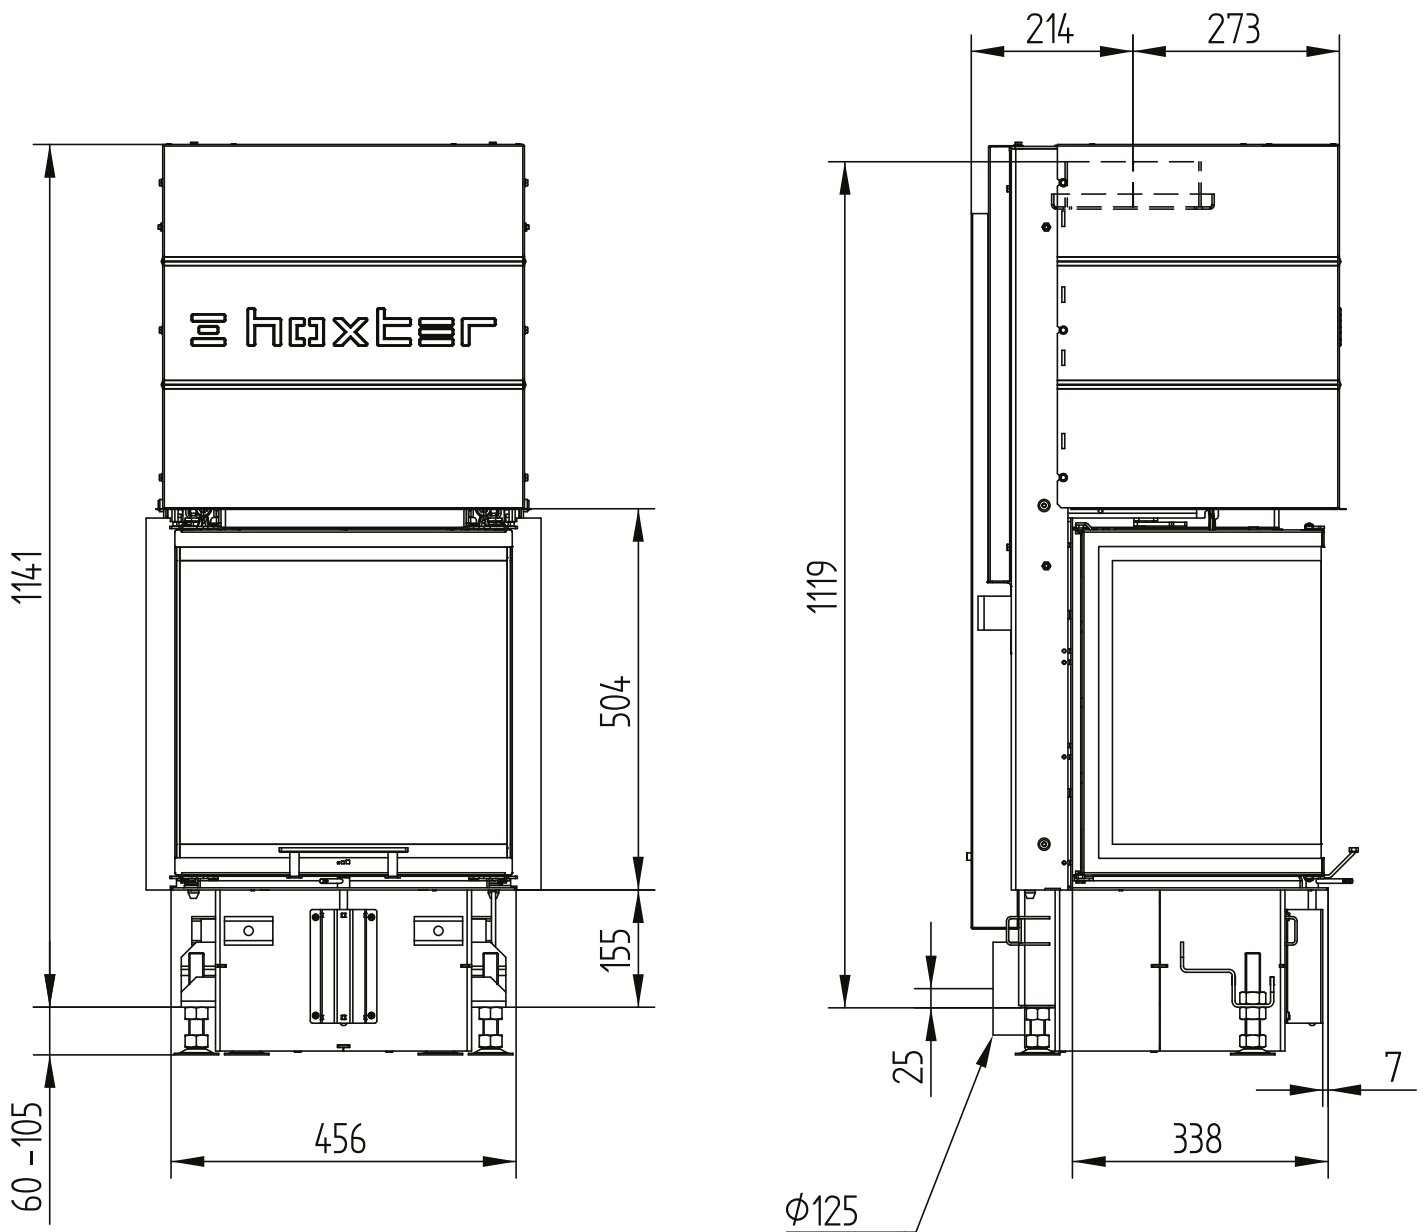

UKA 35/45/35/50S

Technical data
Version 2021/09

air connection / feet

M 1:10

UKA 35/45/35/50S

Technical data
Version 2021/09

air connection / feet

M 1:10