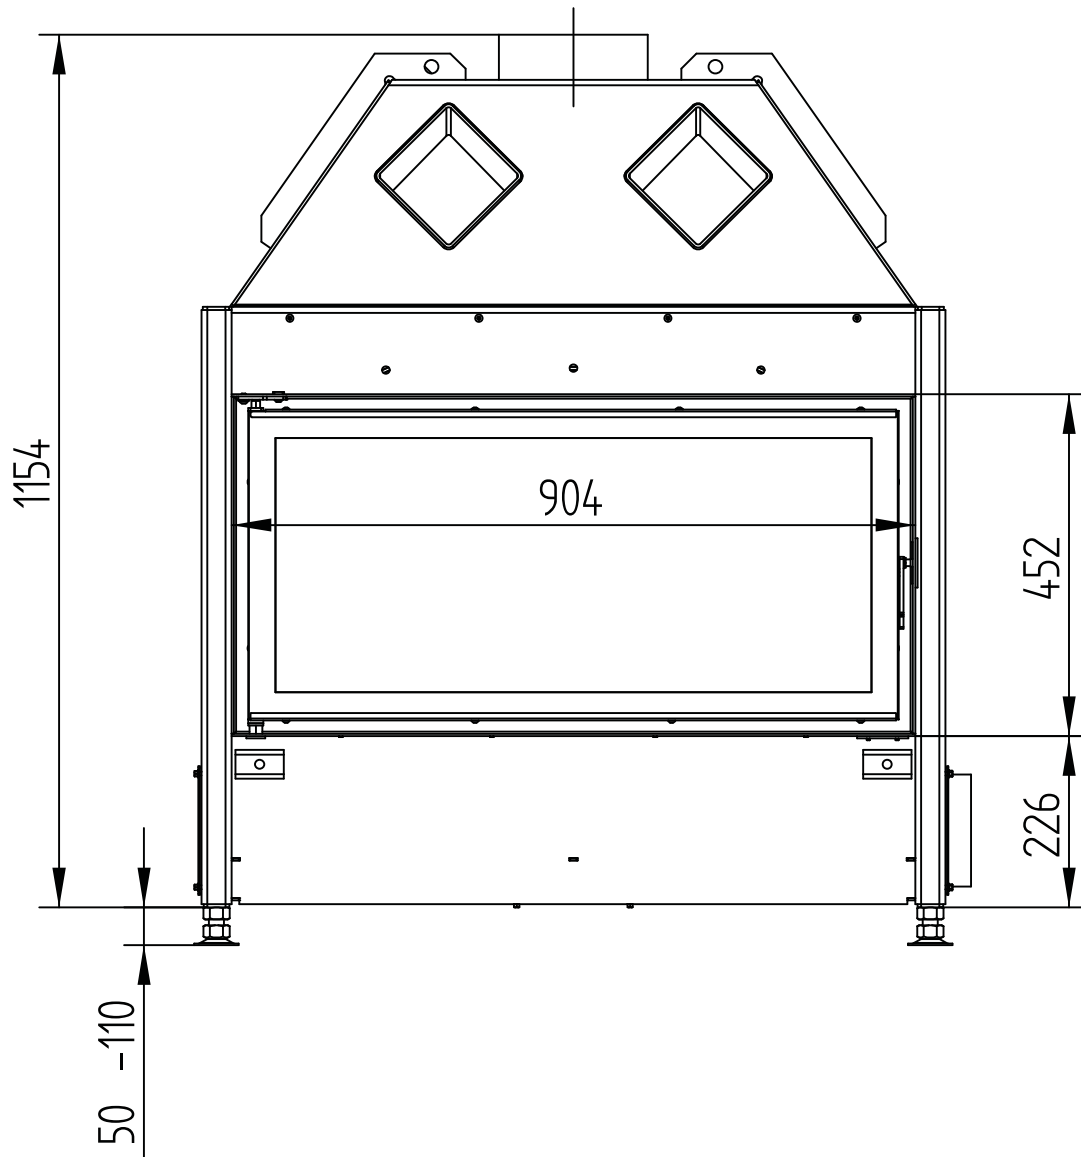

HAKA 89/45 tunnel

Technical data
Version 2019/08

execution opening liftdoor / side opening

M 1:10

HAKA 89/45 tunnel

Technical data
Version 2019/08

execution opening side opening / side opening

M 1:10

HAKA 89/45 tunnel

Technical data
Version 2019/08

execution opening side opening / side opening

M 1:10