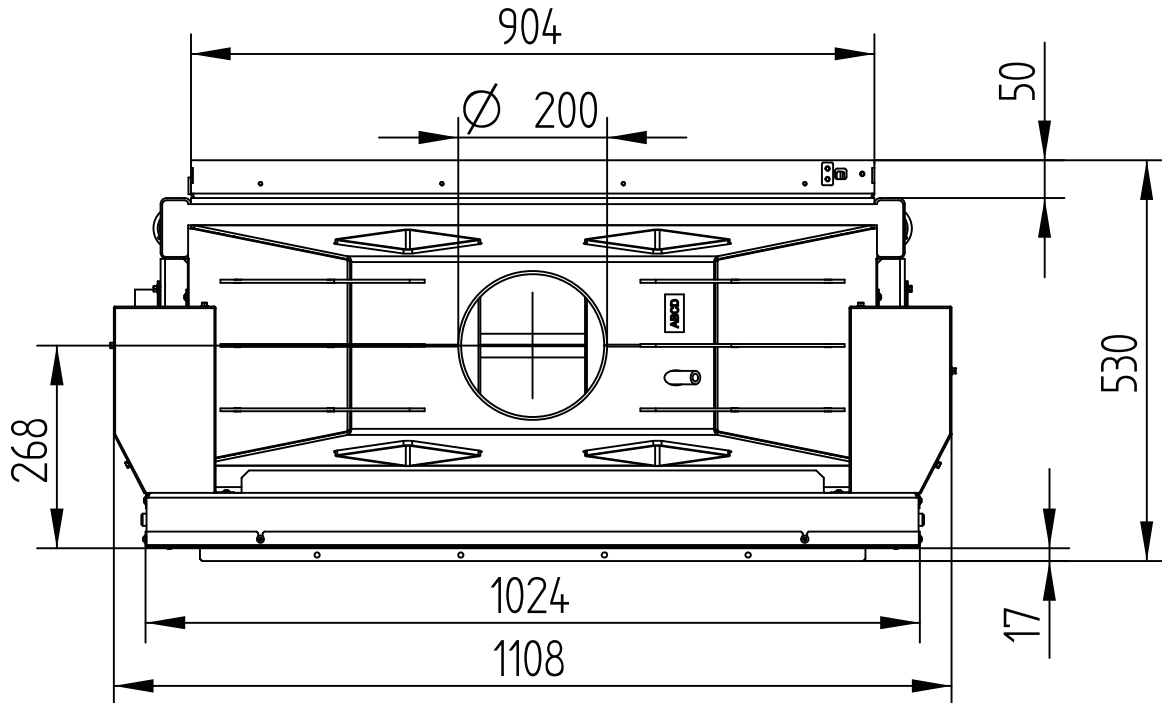

HAKA 89/45 tunnel

Technical data
Version 2019/08

execution opening liftdoor / side opening

M 1:10

HAKA 89/45 tunnel

Technical data
Version 2019/08

execution opening side opening / side opening

M 1:10

HAKA 89/45 tunnel

Technical data
Version 2019/08

execution opening side opening / side opening

M 1:10