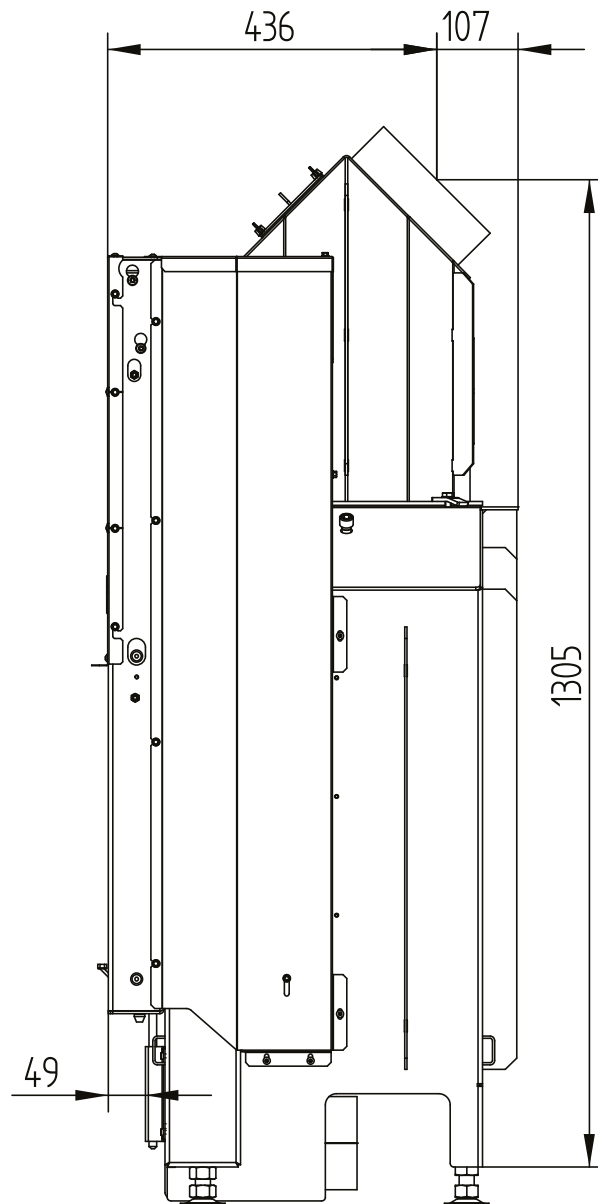

# HAKA 89/45

Technical data  
Version 2019/08

liftdoor hot air exchanger 45°

M 1:10