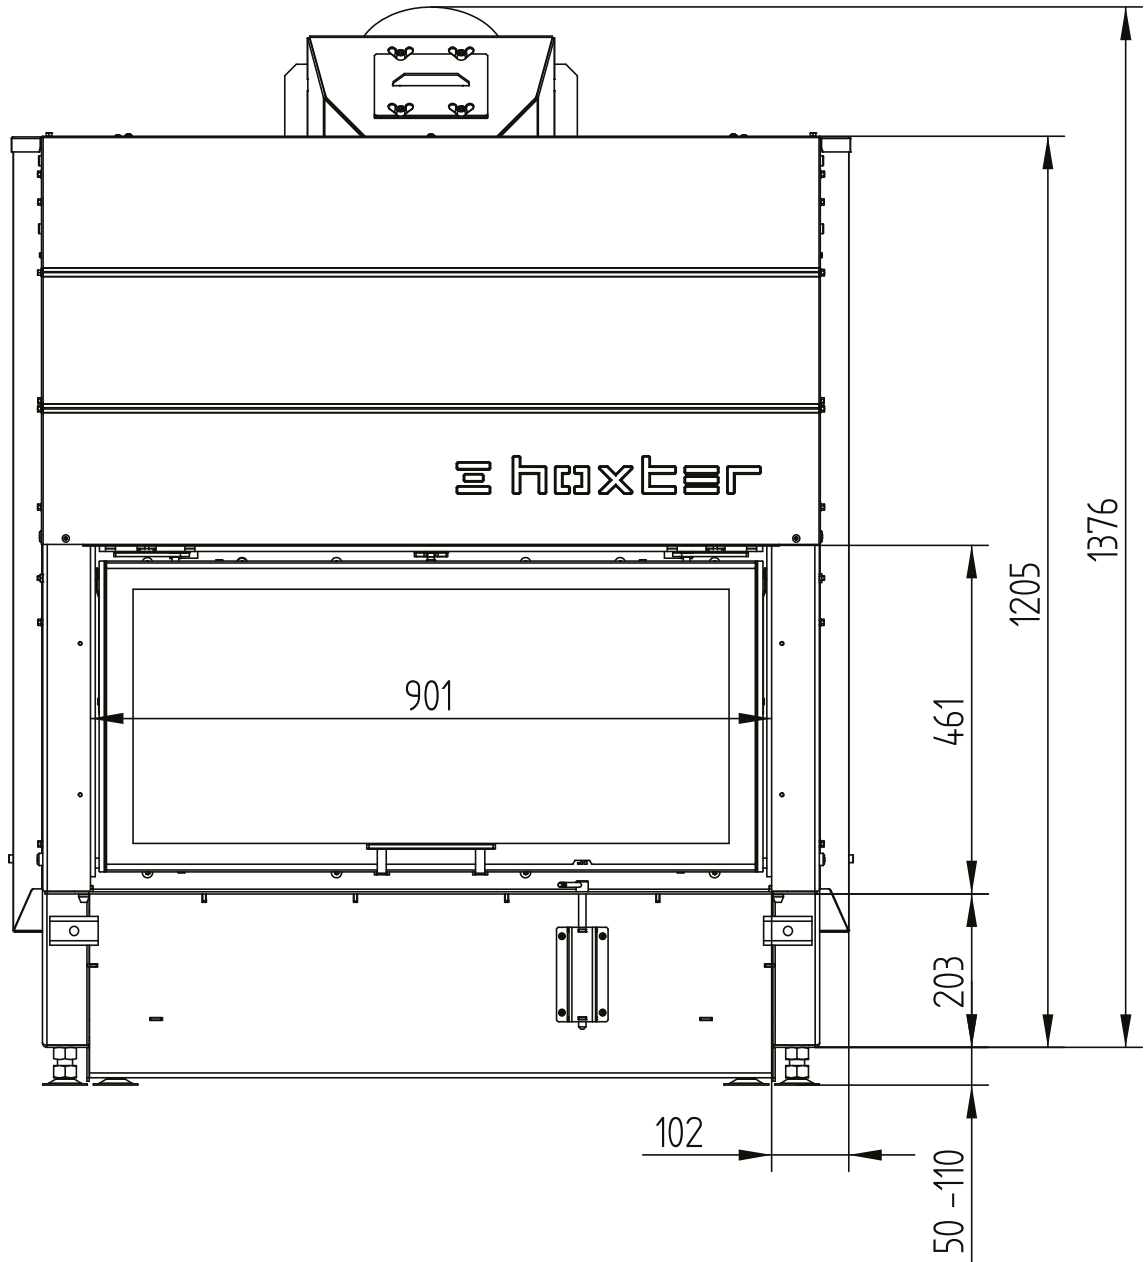

# HAKA 89/45

Technical data  
Version 2019/08

liftdoor hot air exchanger 45°

M 1:10