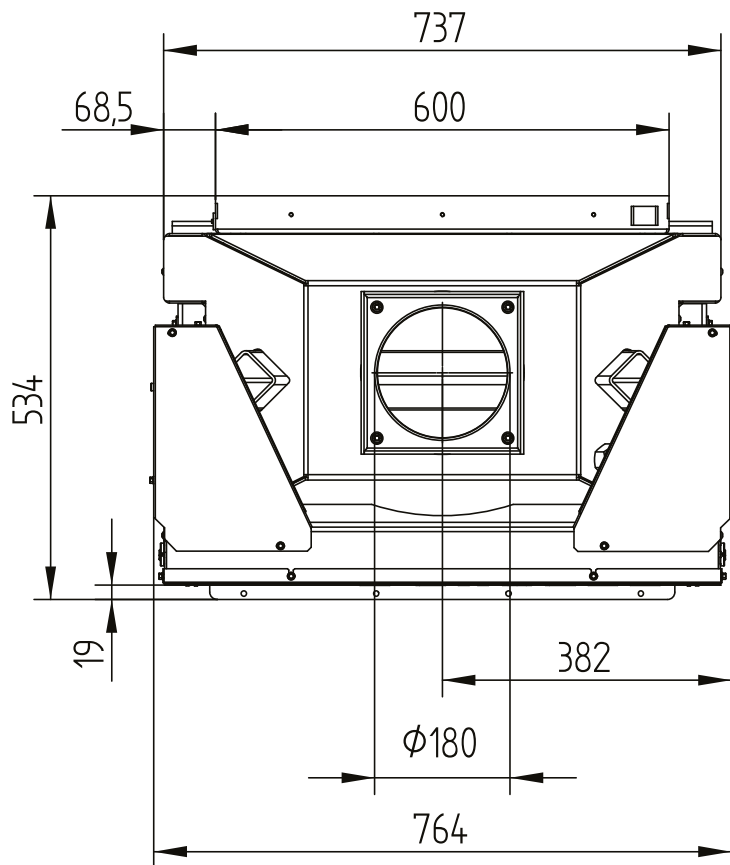

# HAKA 60/50 tunnel

Technical data  
Version 2019/08

air intake / feet

M 1:10

# HAKA 60/50 tunnel

Technical data  
Version 2019/08

air intake / feet

M 1:10

Hochschiebbare Tür

klappbare Tür