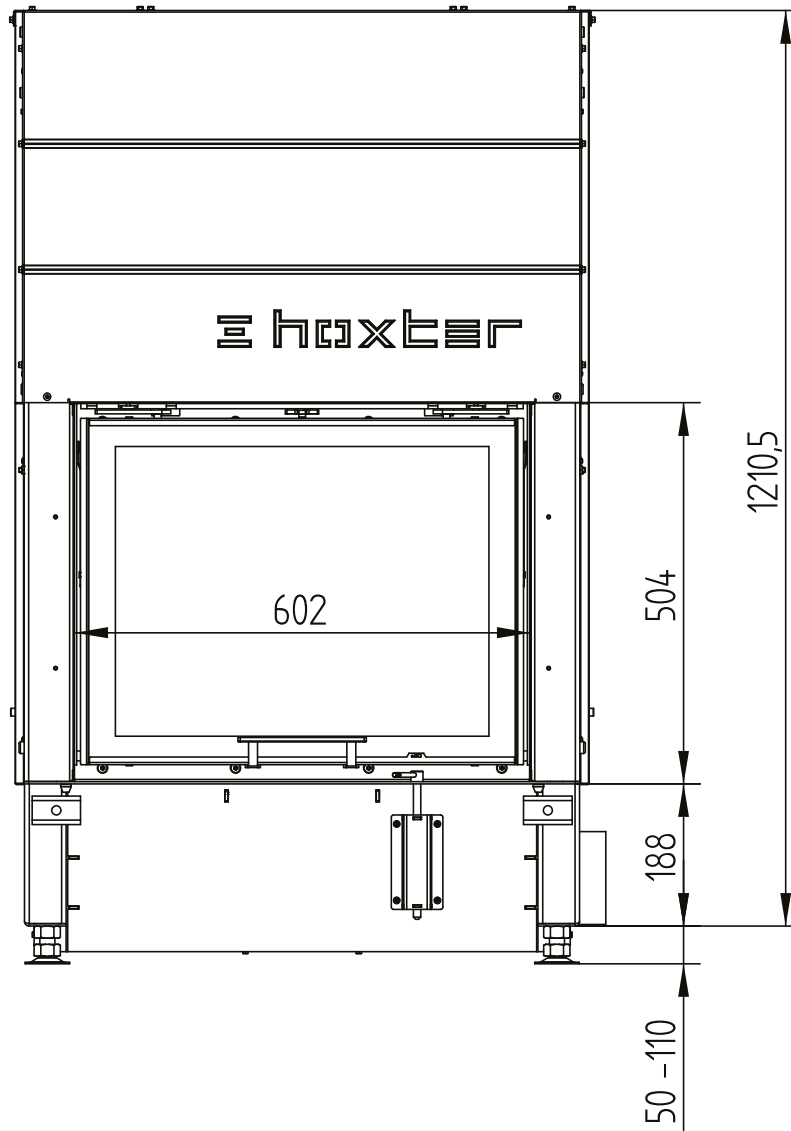

# HAKA 60/50 tunnel

Technical data  
Version 2019/08

air intake / feet

M 1:10

# HAKA 60/50 tunnel

Technical data  
Version 2019/08

air intake / feet

M 1:10

Hochschiebbare Tür

klappbare Tür