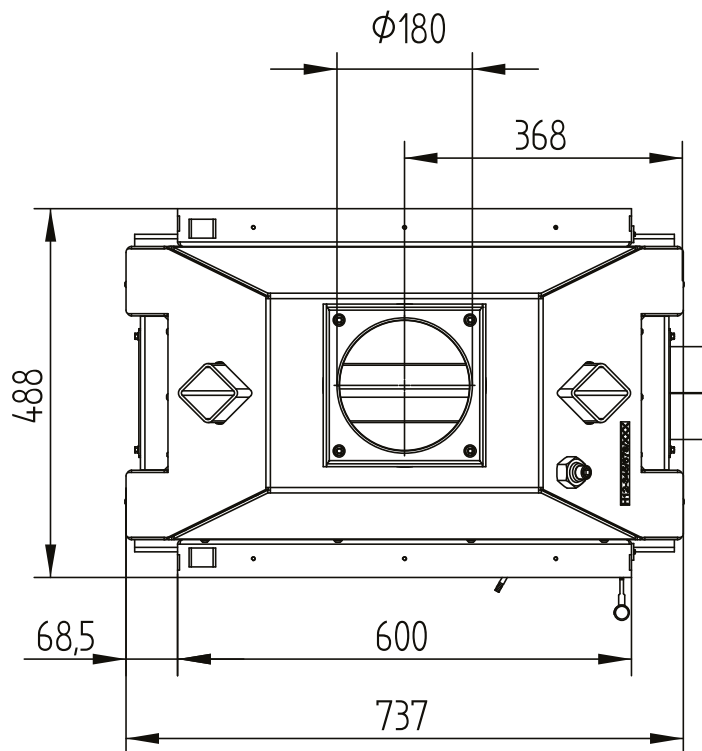

# HAKA 60/50 tunnel

Technical data  
Version 2019/08

air intake / feet

M 1:10

# HAKA 60/50 tunnel

Technical data  
Version 2019/08

air intake / feet

M 1:10

Hochschiebbare Tür

klappbare Tür