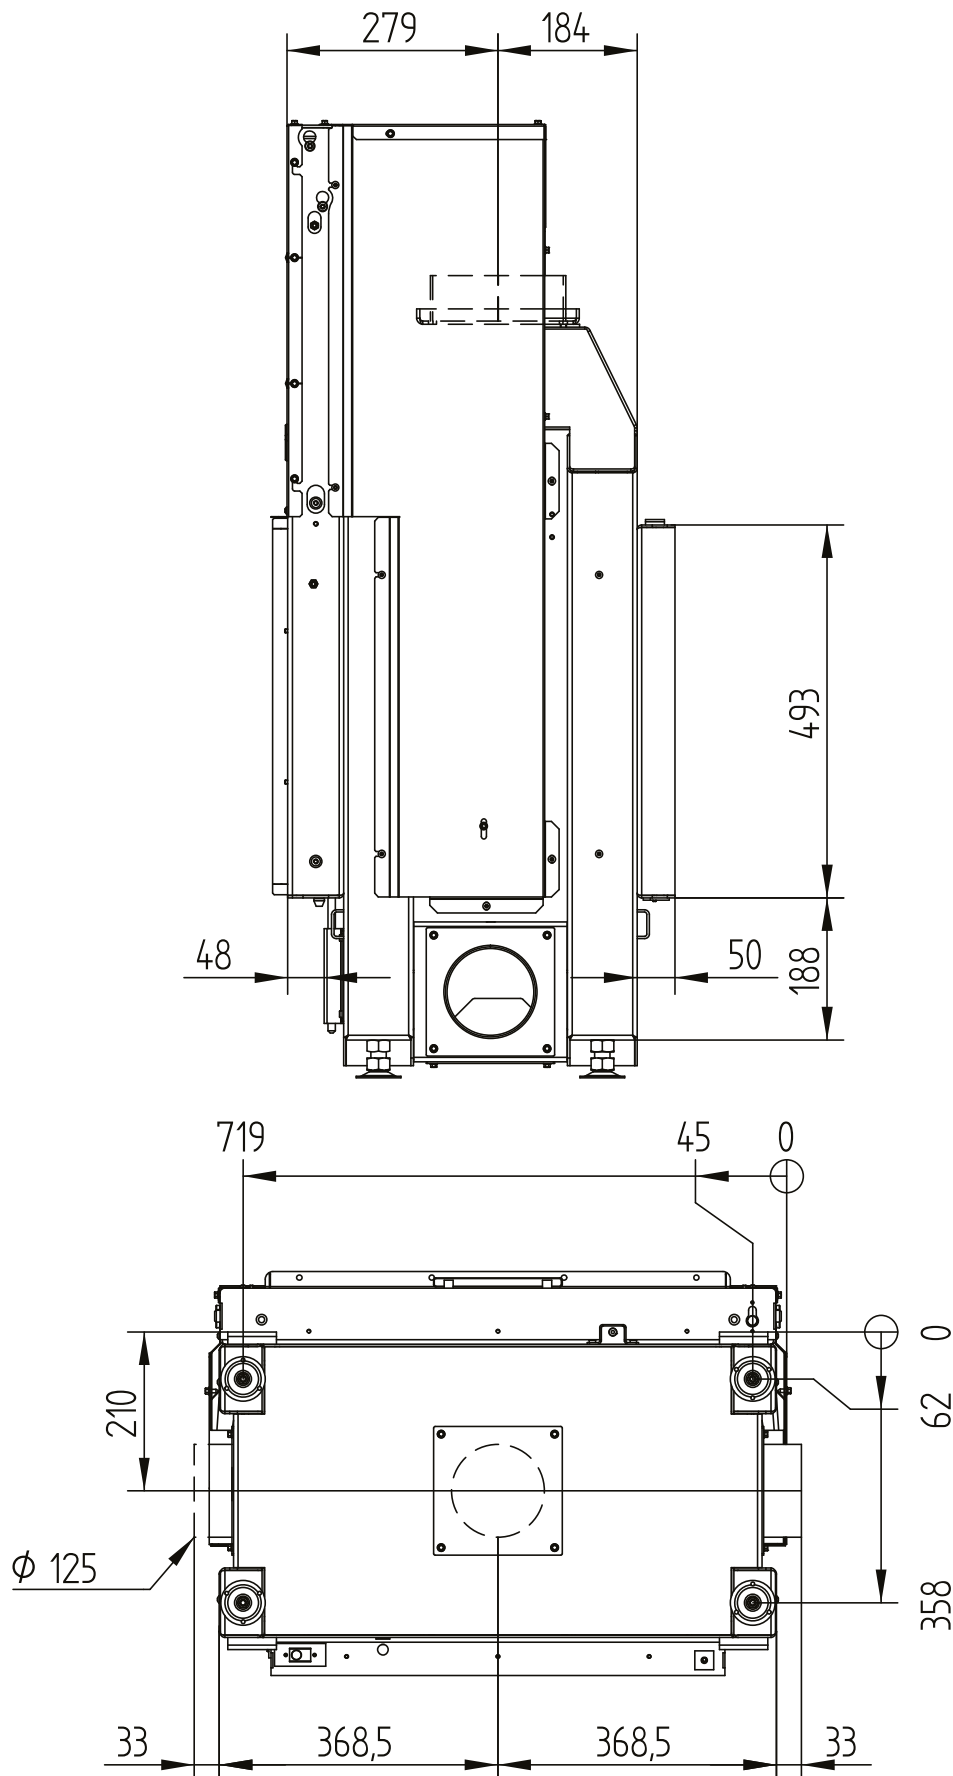

# HAKA 60/50 tunnel

Technical data  
Version 2019/08

air intake / feet

M 1:10

# HAKA 60/50 tunnel

Technical data  
Version 2019/08

air intake / feet

M 1:10

Hochschiebbare Tür

klappbare Tür