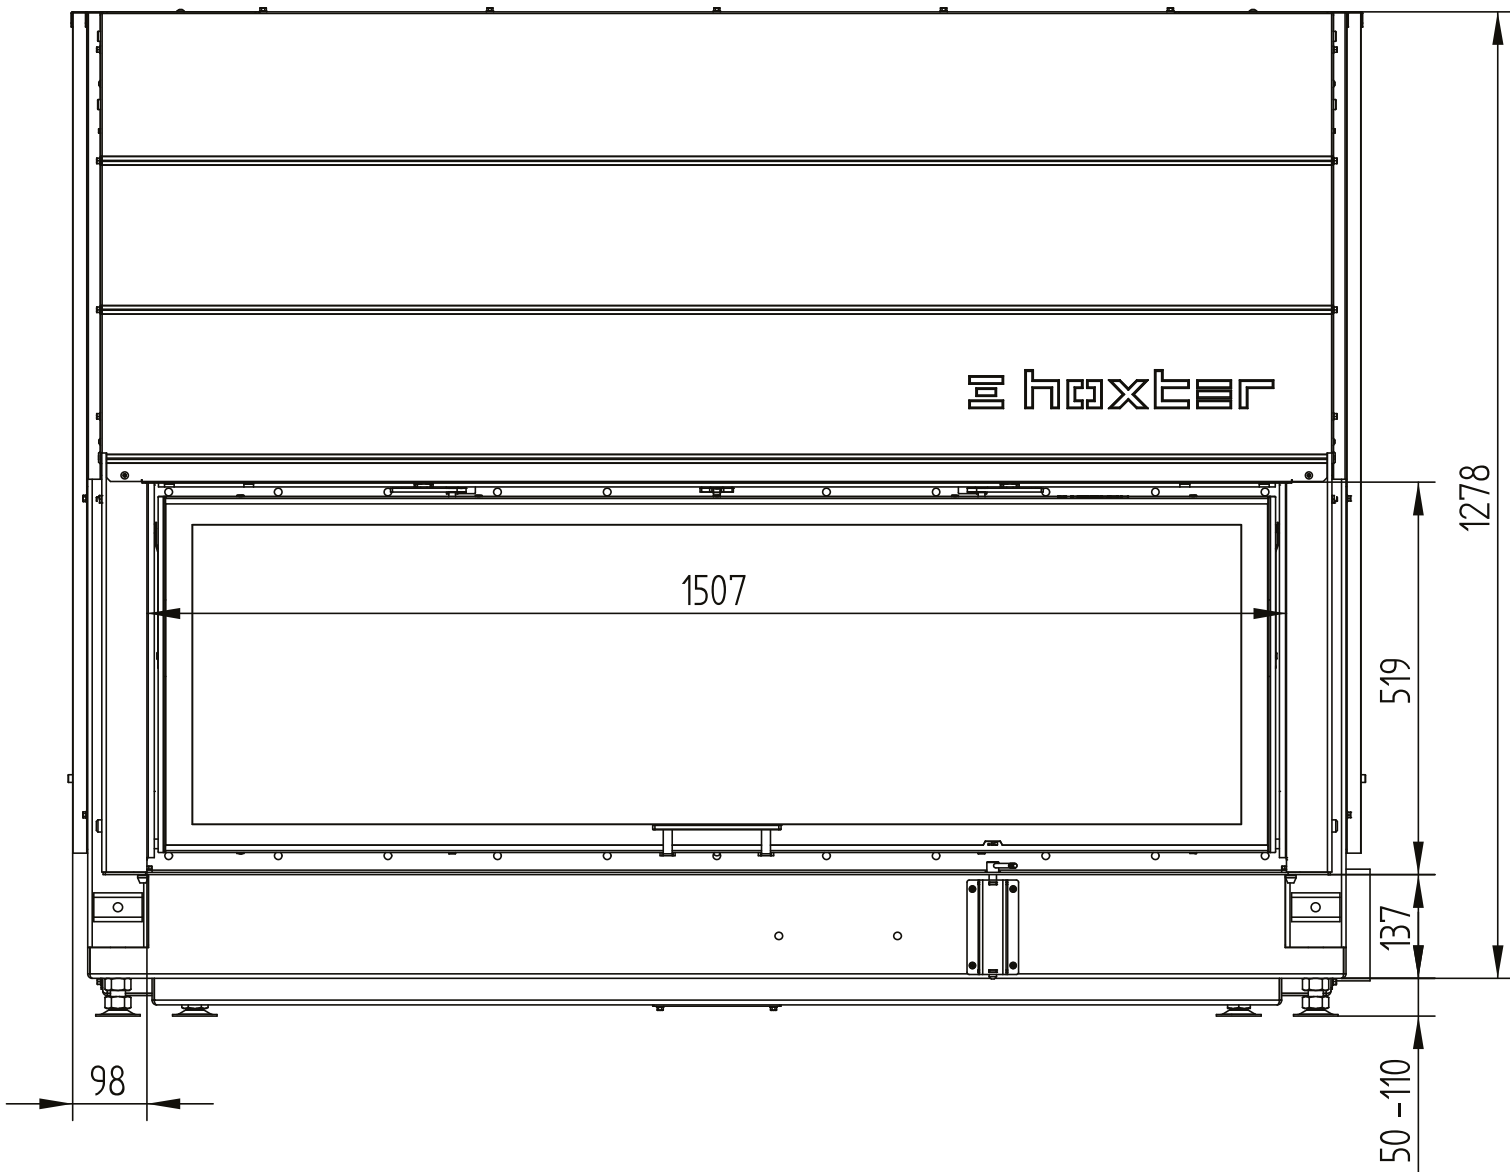

HAKA 150/51

Technical data
Version 2019/08

liftdoor

M 1:10

HAKA 150/51

Technical data
Version 2019/08

liftdoor

M 1:10

HAKA 150/51

Technical data
Version 2019/08

liftdoor

M 1:10