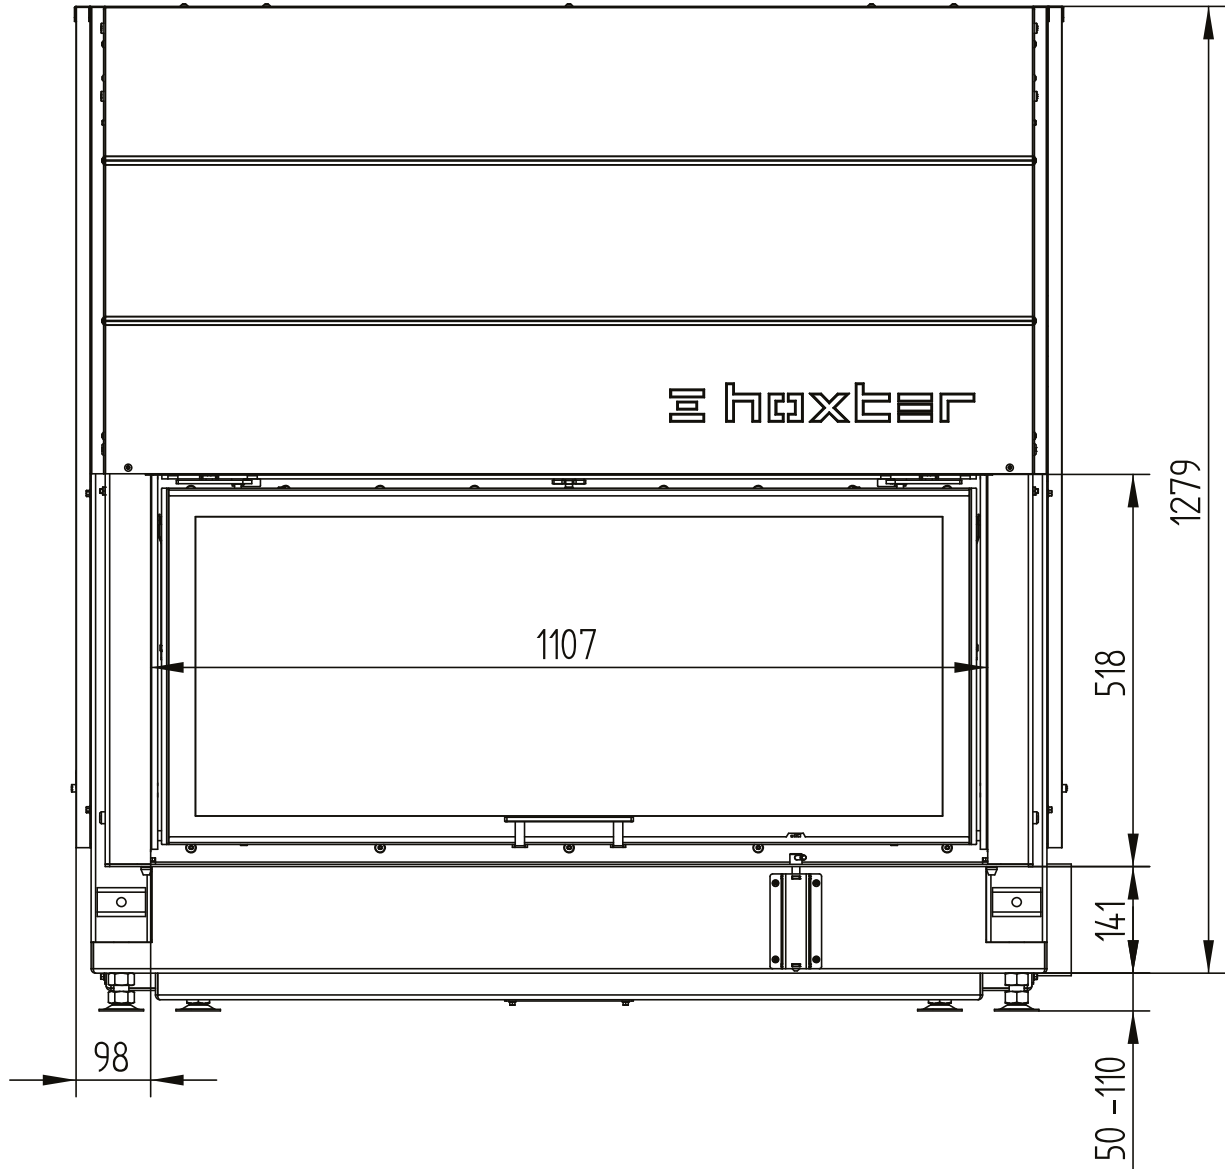

HAKA 110/51

Technical data
Version 2019/08

liftdoor

M 1:10

HAKA 110/51

Technical data
Version 2019/08

liftdoor

M 1:10

HAKA 110/51

Technical data
Version 2019/08

liftdoor

M 1:10