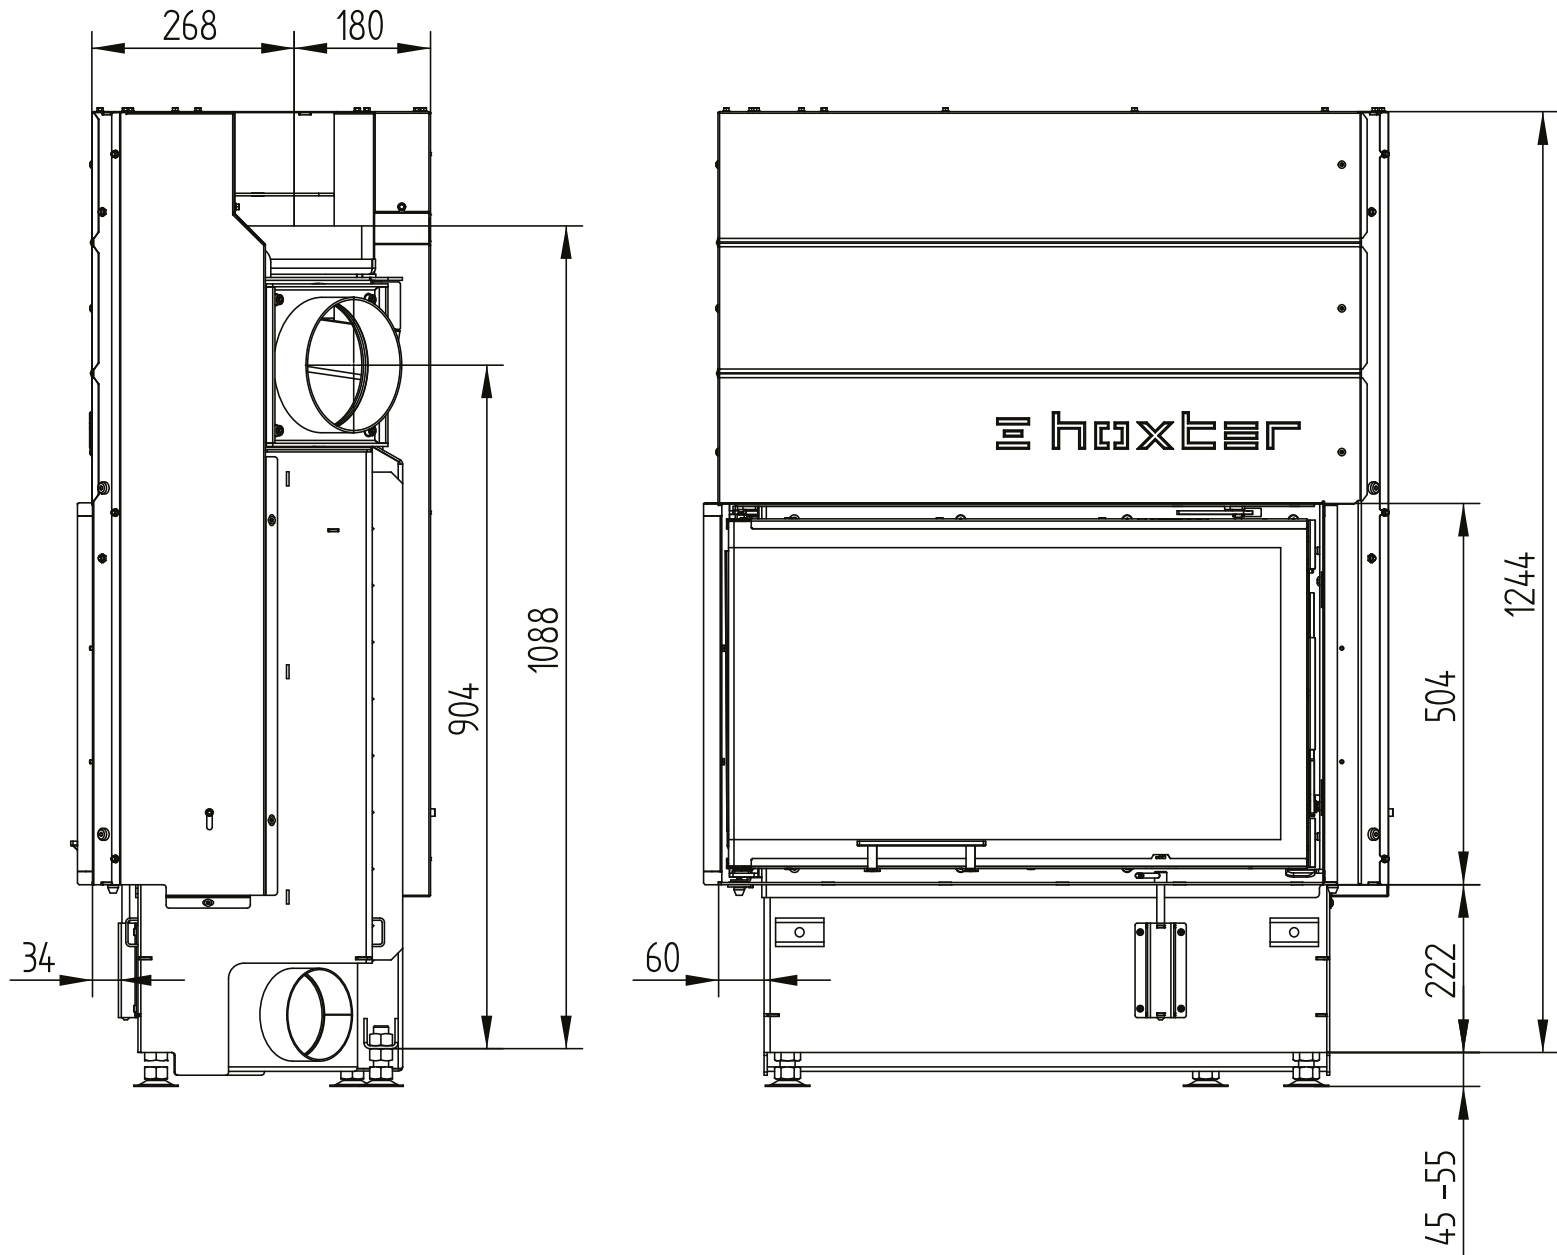

ECKA 80/35/50SL left

Technical data
Version 2020/08

small instalation dimensions left liftdoor

M 1:10

ECKA 80/35/50SL left

Technical data
Version 2020/08

small instalation dimensions left liftdoor

M 1:10