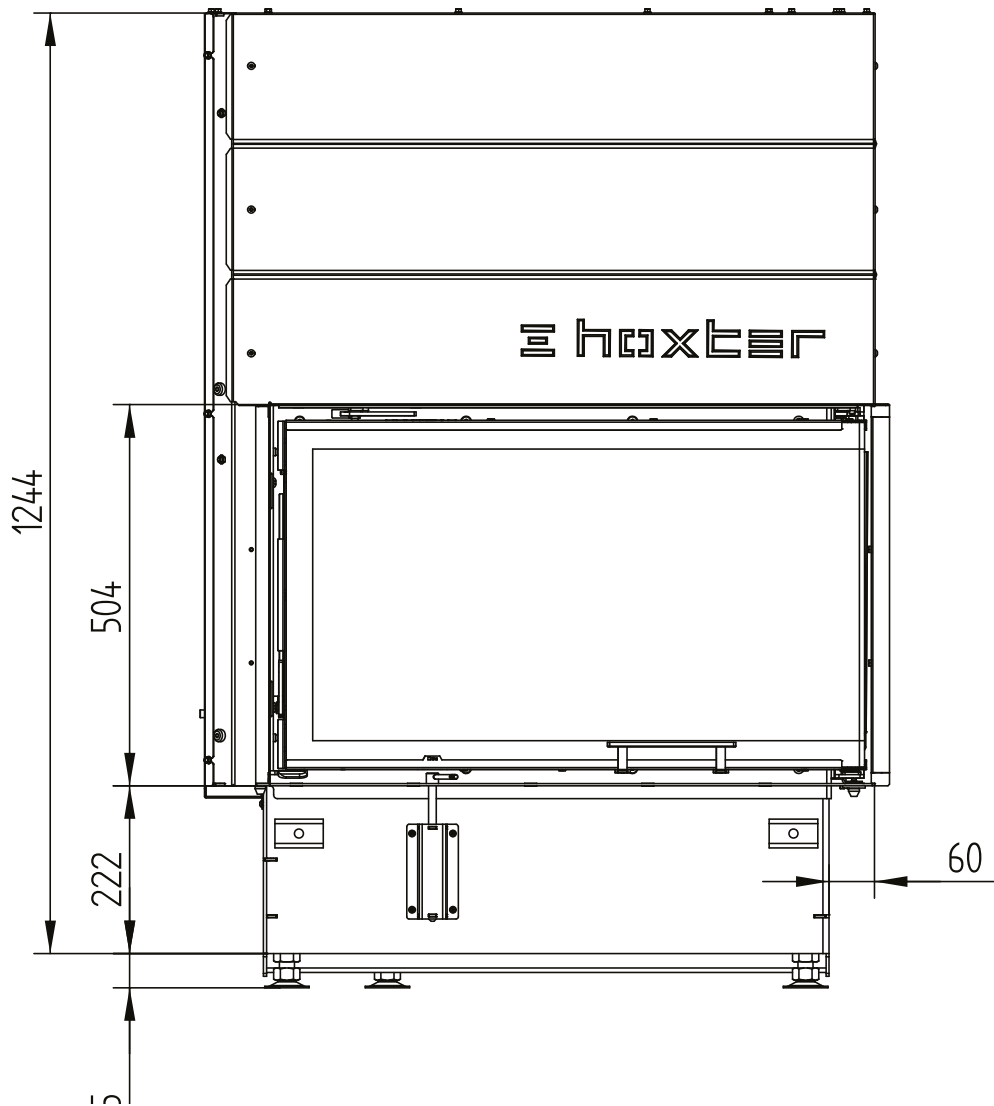

ECKA 80/35/50SR right

Technical data
Version 2020/08

small instalation dimensions right liftdoor

M 1:10

ECKA 80/35/50SR right

Technical data
Version 2020/08

small instalation dimensions right liftdoor

M 1:10