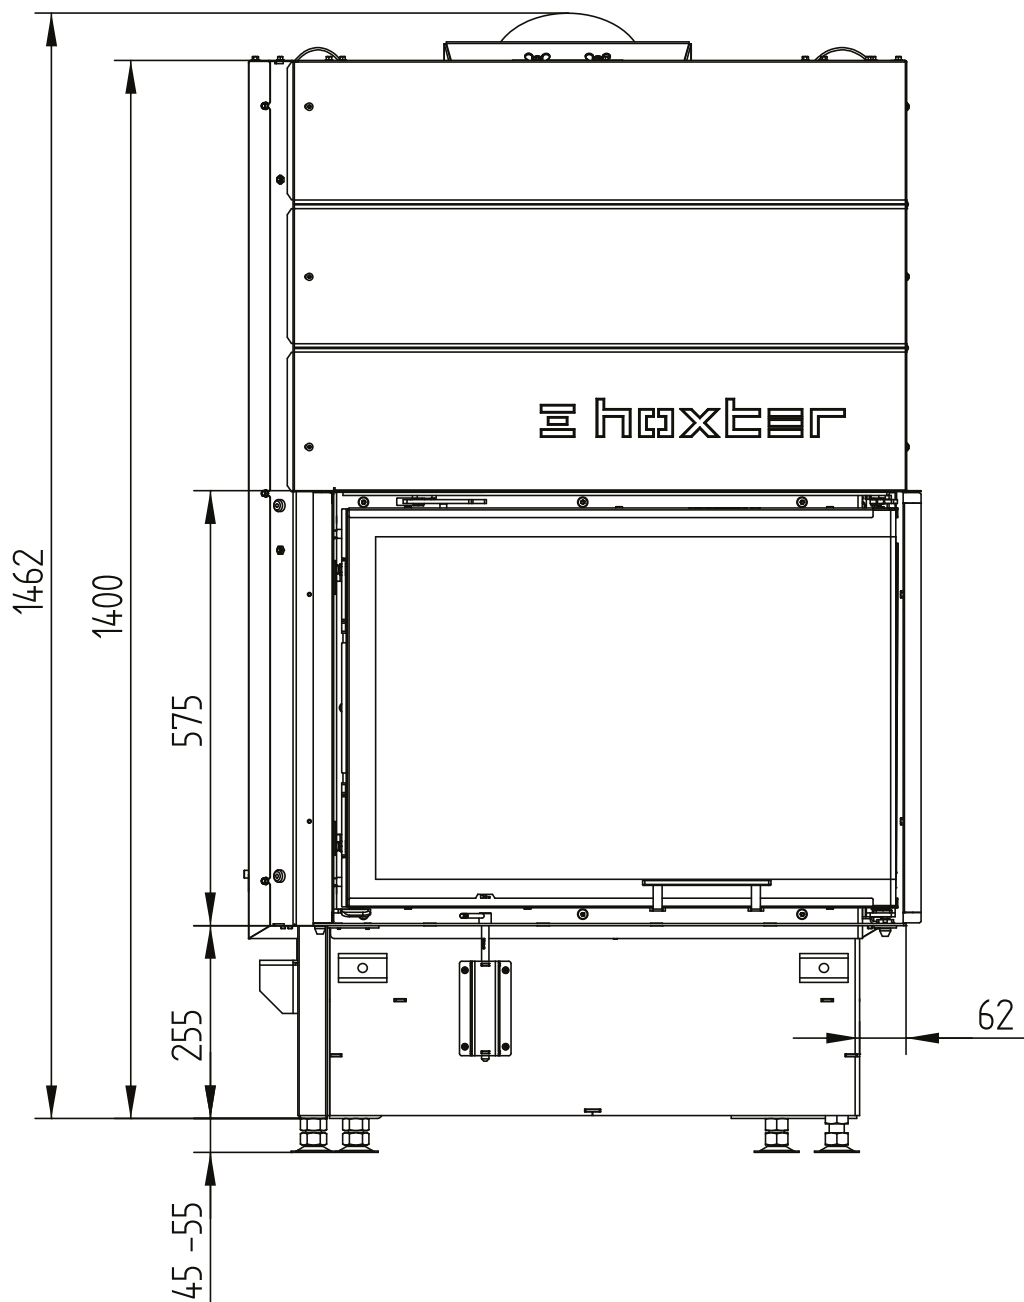

# ECKA 76/45/57R right

Technical data  
Version 2019/08

liftdoor hot air exchanger 45°

M 1:10