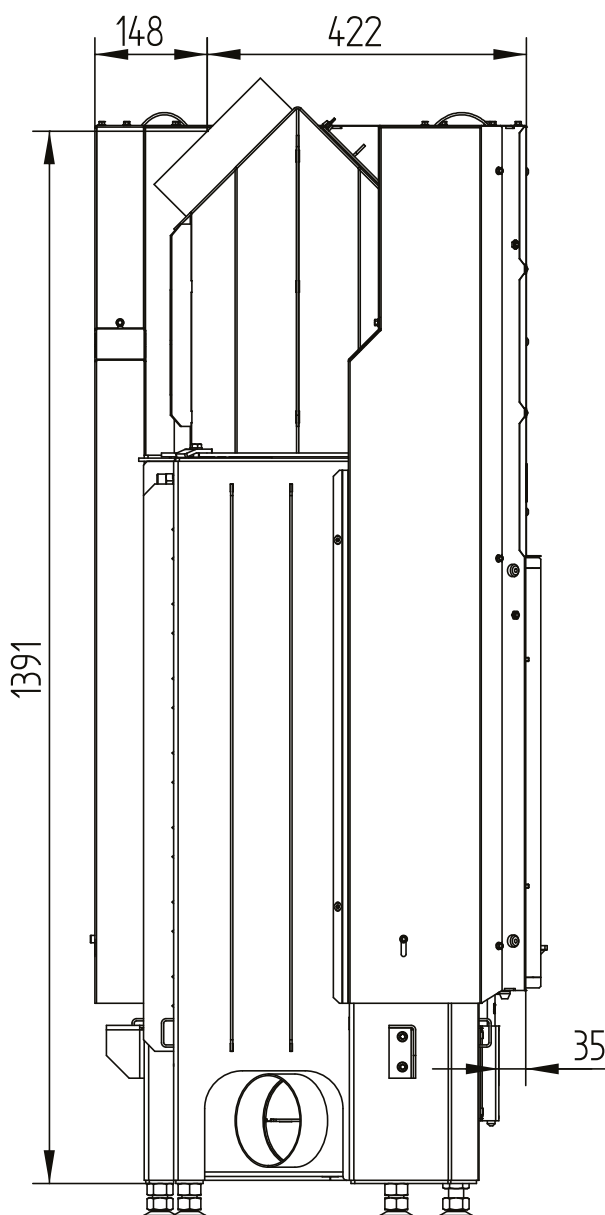

# ECKA 76/45/57R right

Technical data  
Version 2019/08

liftdoor hot air exchanger 45°

M 1:10