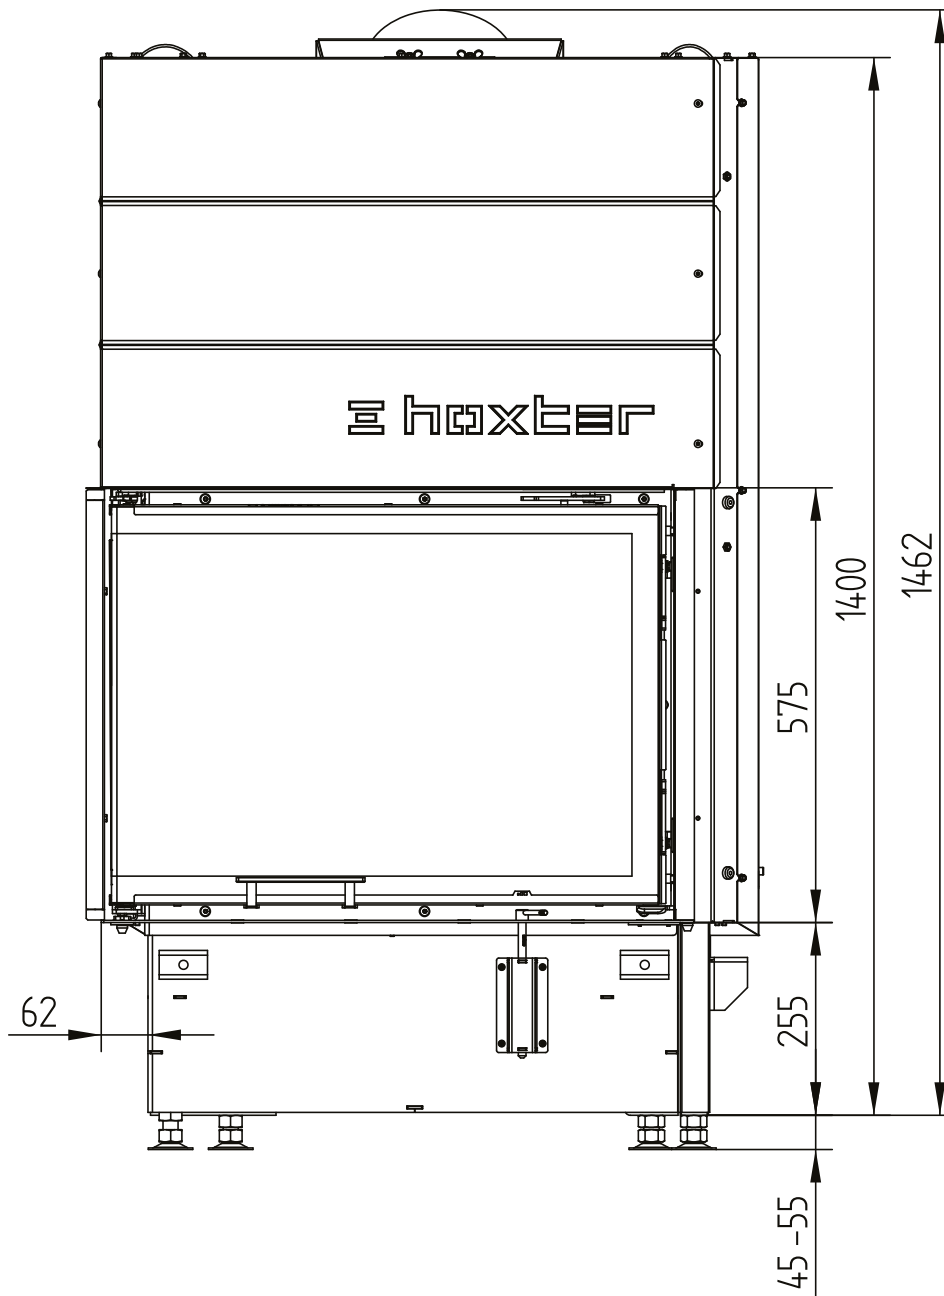

ECKA 76/45/57L left

Technical data
Version 2019/08

liftdoor hot air exchanger 45°

M 1:10

ECKA 76/45/57L left

Technical data
Version 2019/08

liftdoor hot air exchanger 45°

M 1:10

ECKA 76/45/57L left

Technical data
Version 2019/08

liftdoor hot air exchanger 45°

M 1:10