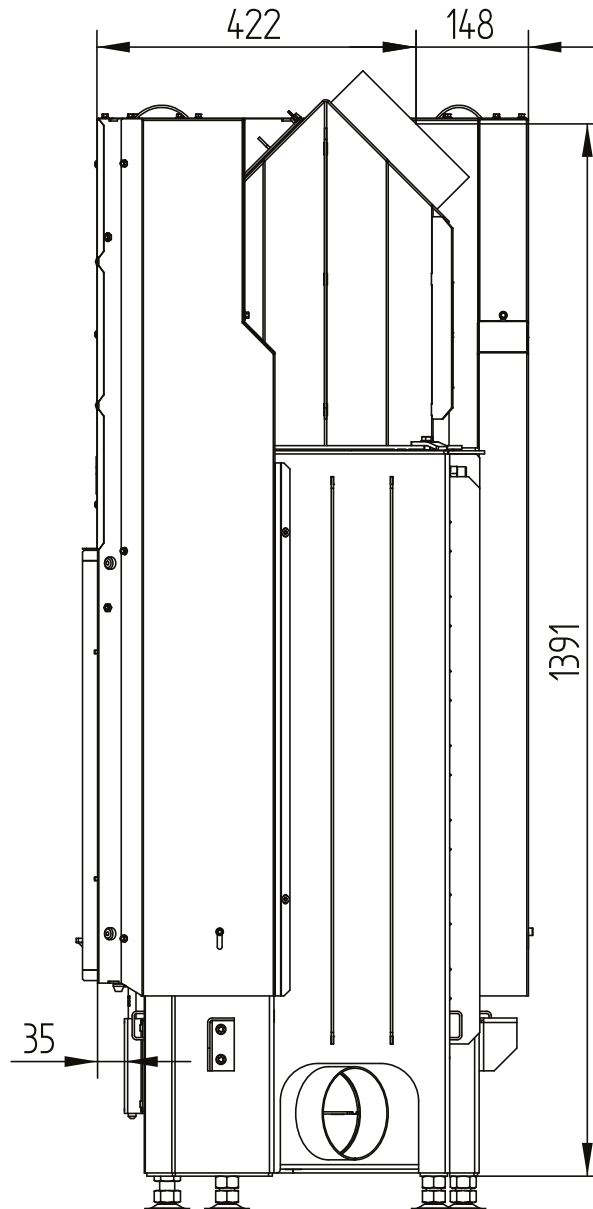

ECKA 76/45/57L left

Technical data
Version 2019/08

liftdoor hot air exchanger 45°

M 1:10

ECKA 76/45/57L left

Technical data
Version 2019/08

liftdoor hot air exchanger 45°

M 1:10

ECKA 76/45/57L left

Technical data
Version 2019/08

liftdoor hot air exchanger 45°

M 1:10