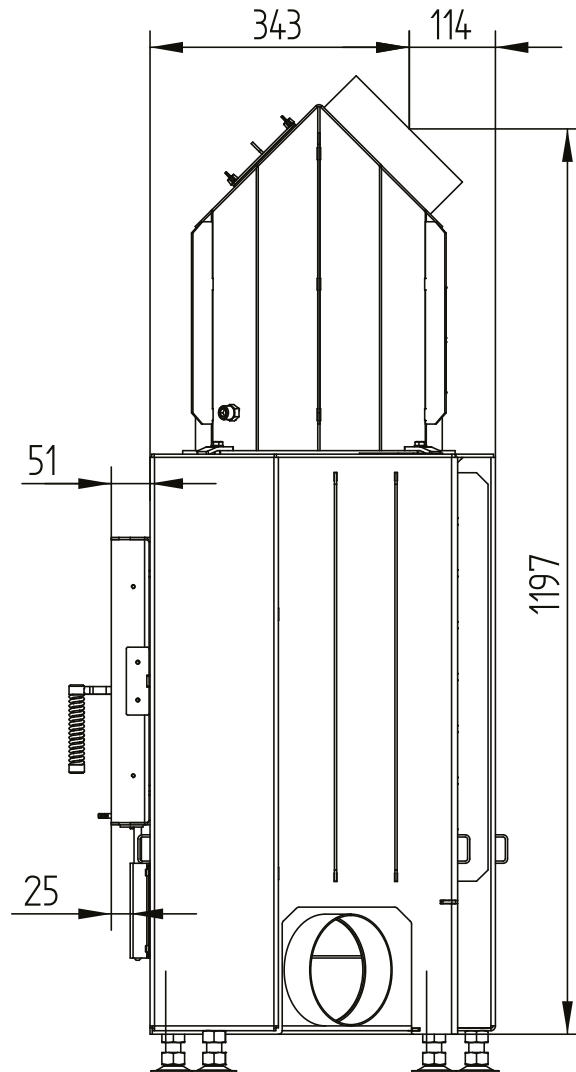

ECKA 70/40/38L left

Technical data
Version 2019/08

side opening hot air exchanger 45°

M 1:10

ECKA 70/40/38L left

Technical data
Version 2019/08

side opening hot air exchanger 45°

M 1:10

ECKA 70/40/38L left

Technical data
Version 2019/08

side opening hot air exchanger 45°

M 1:10