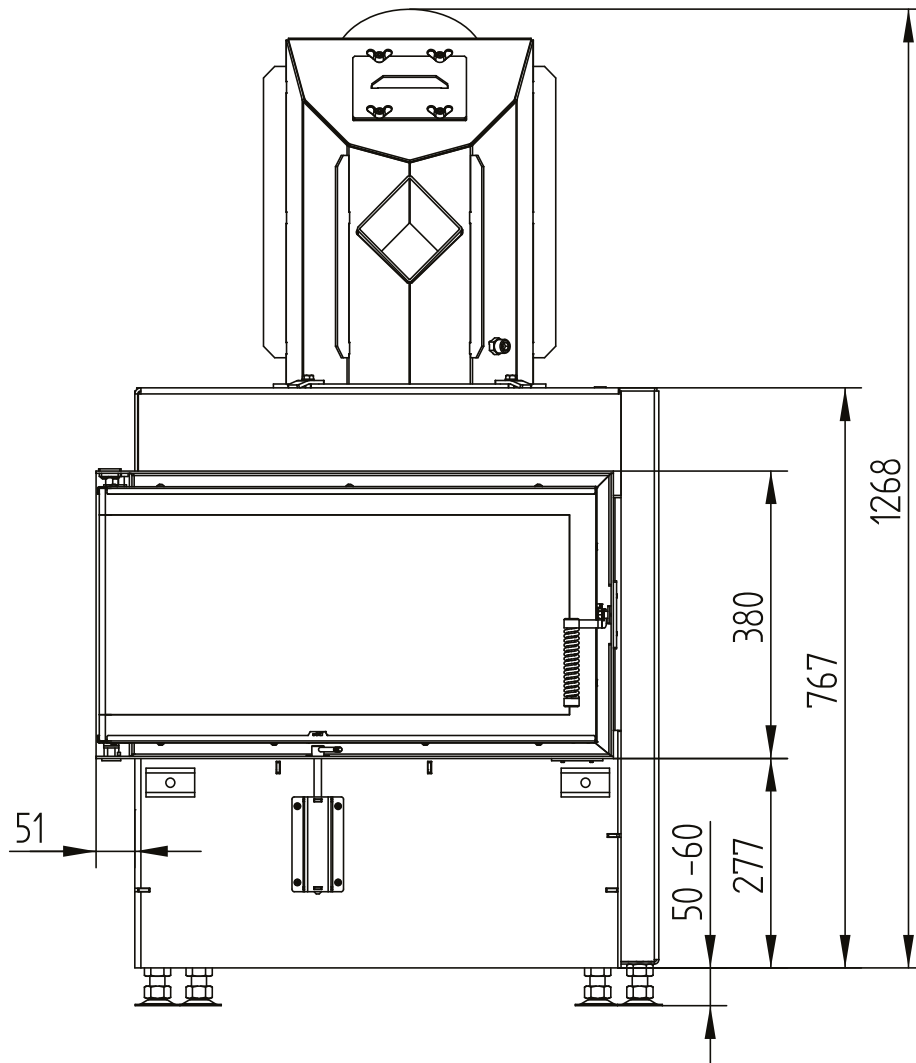

ECKA 70/40/38L left

Technical data
Version 2019/08

side opening hot air exchanger 45°

M 1:10

ECKA 70/40/38L left

Technical data
Version 2019/08

side opening hot air exchanger 45°

M 1:10

ECKA 70/40/38L left

Technical data
Version 2019/08

side opening hot air exchanger 45°

M 1:10