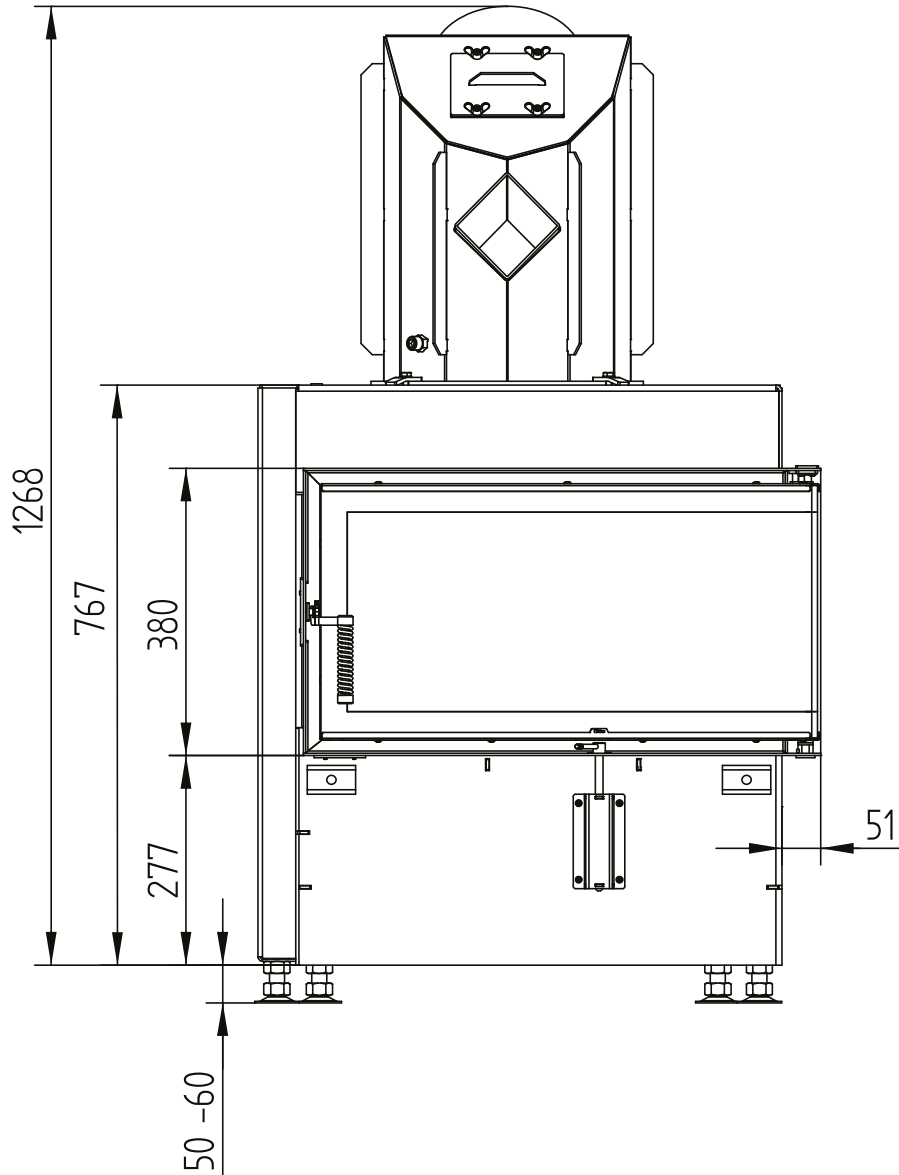

# ECKA 70/40/38R right

Technical data  
Version 2019/08

side opening hot air exchanger 45°

M 1:10

# ECKA 70/40/38R right

Technical data  
Version 2019/08

side opening hot air exchanger vertical

M 1:10