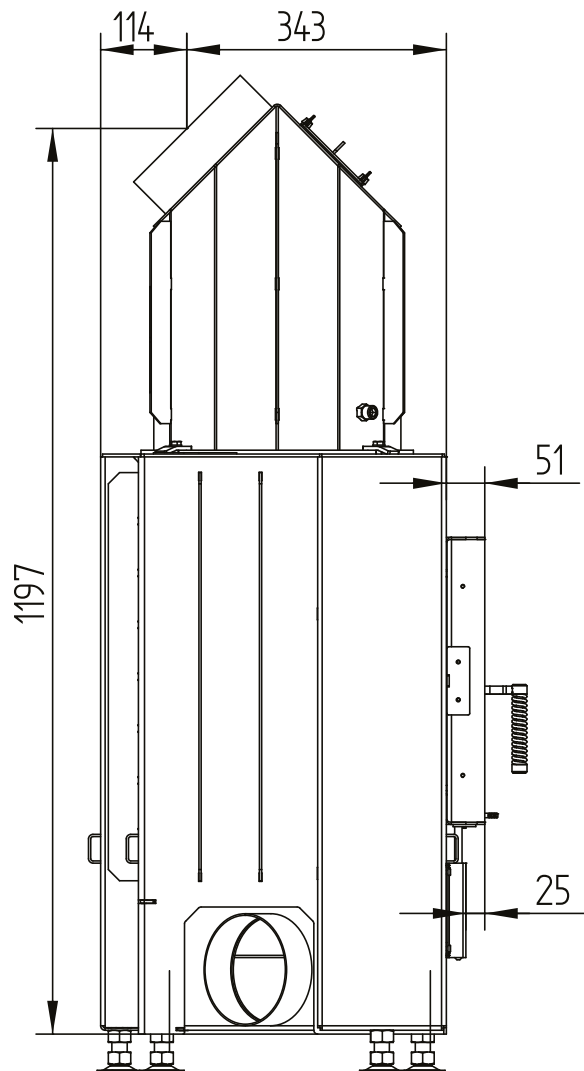

# ECKA 70/40/38R right

Technical data  
Version 2019/08

side opening hot air exchanger 45°

M 1:10

# ECKA 70/40/38R right

Technical data  
Version 2019/08

side opening hot air exchanger vertical

M 1:10