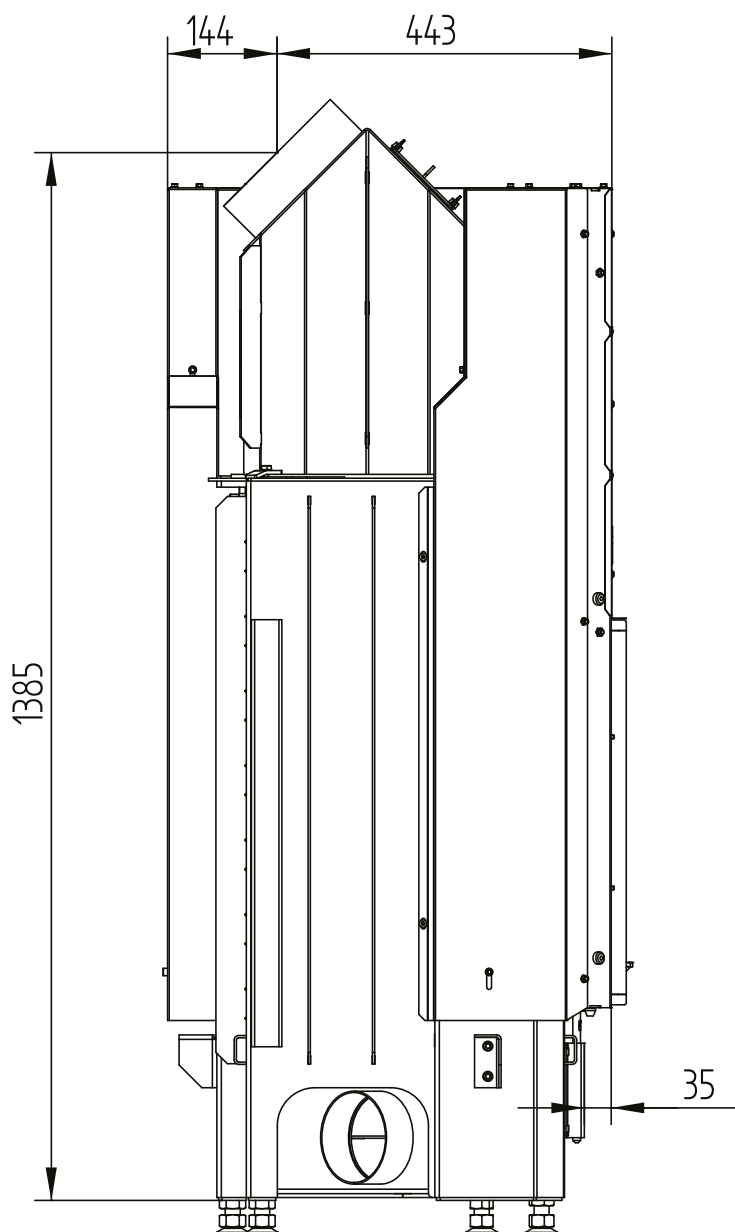

# ECKA 67/45/51R right

Technical data  
Version 2019/08

liftdoor hot air exchanger 45°

M 1:10