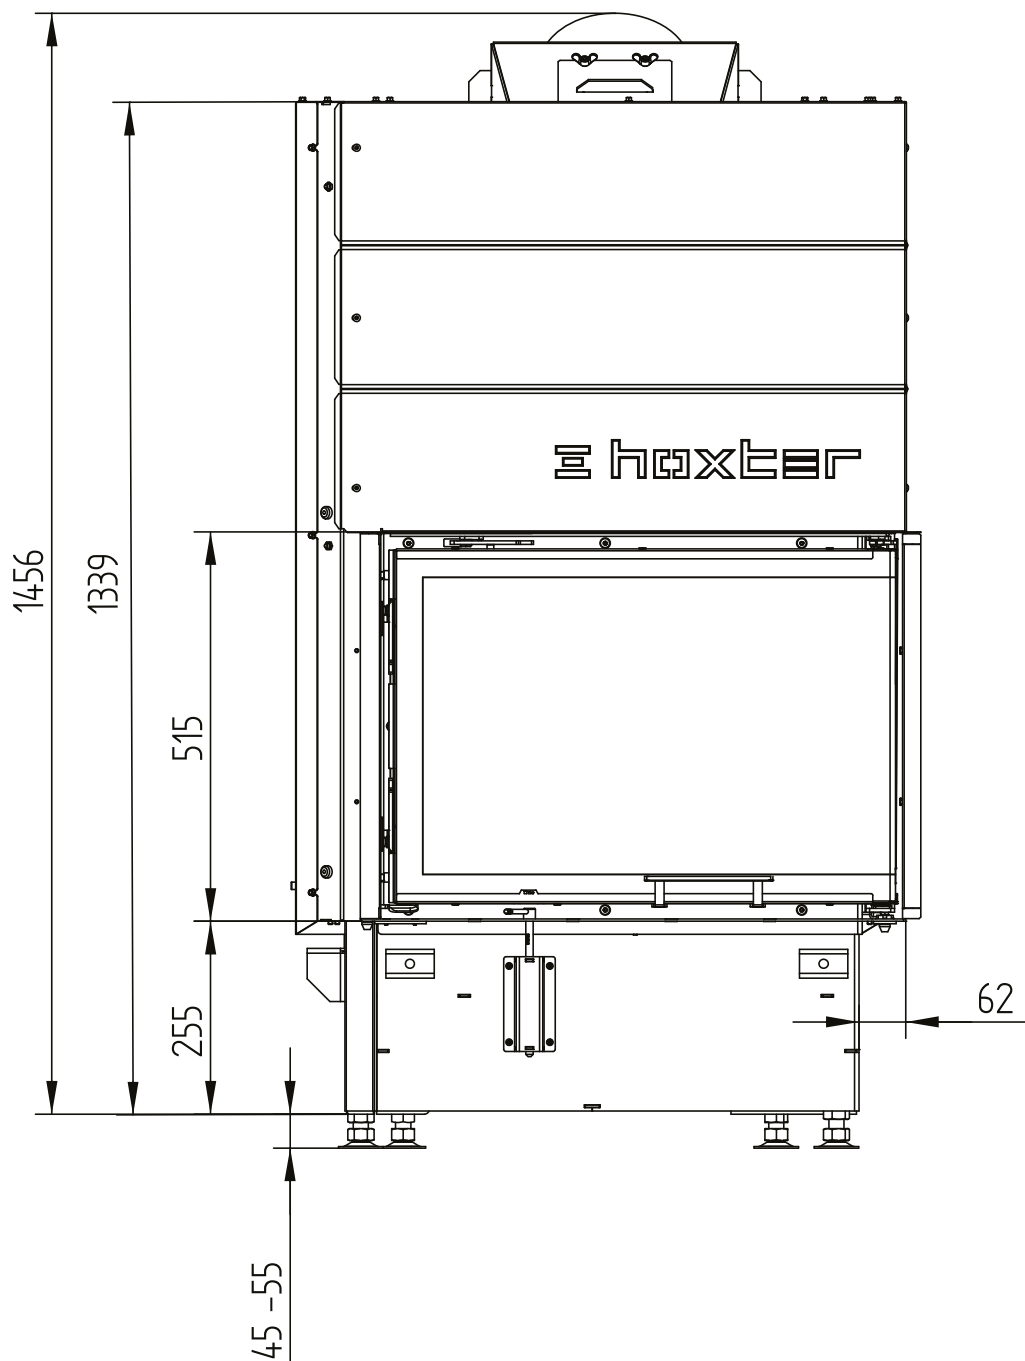

# ECKA 67/45/51R right

Technical data  
Version 2019/08

liftdoor hot air exchanger 45°

M 1:10