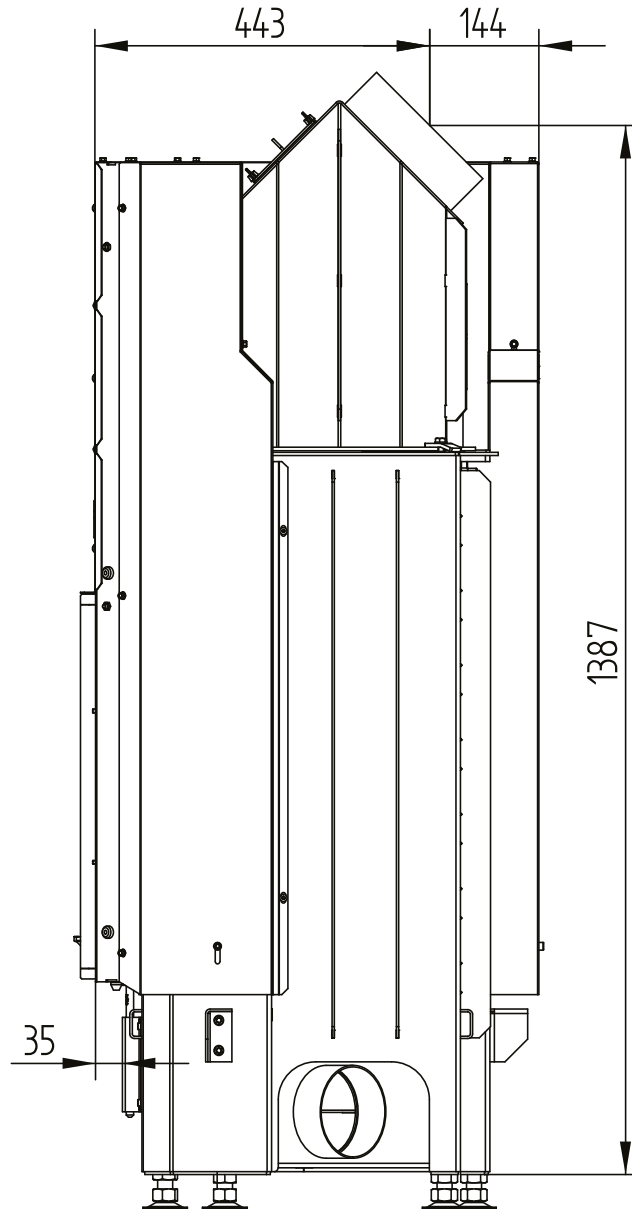

# ECKA 67/45/51L left

Technical data  
Version 2019/08

liftdoor hot air exchanger 45°

M 1:10