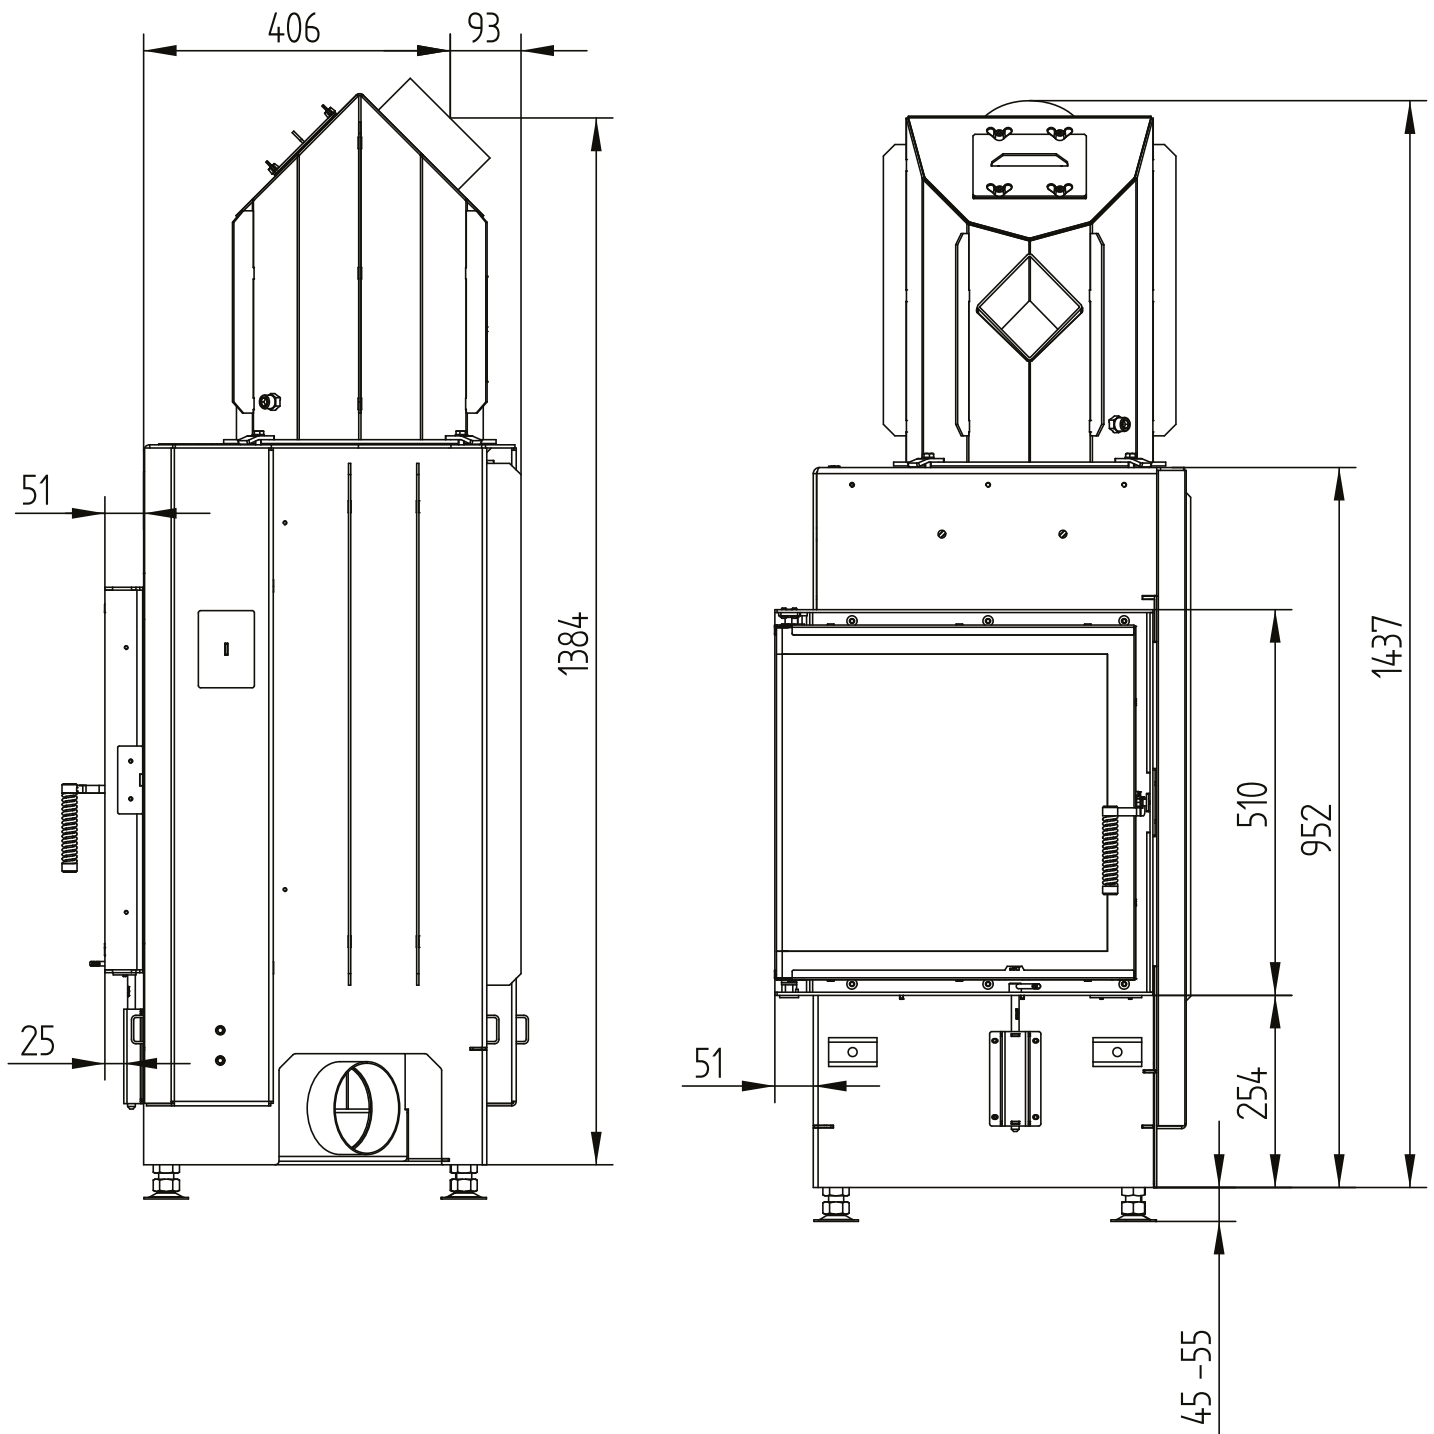

ECKA 51/51/51L left

Technical data
Version 2019/08

side opening hot air exchanger 45°

M 1:10

ECKA 51/51/51L left

Technical data
Version 2019/08

side opening hot air exchanger 45°

M 1:10