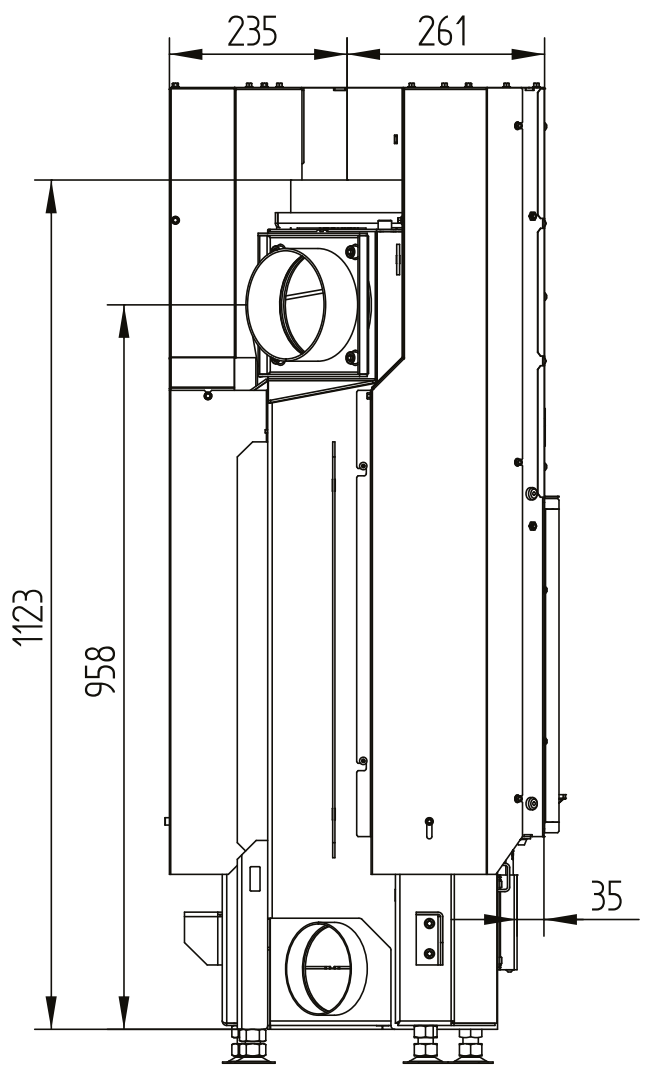

ECKA 50/35/45R right

Technical data
Version 2019/08

liftdoor

M 1:10

ECKA 50/35/45R right

Technical data
Version 2019/08

liftdoor

M 1:10