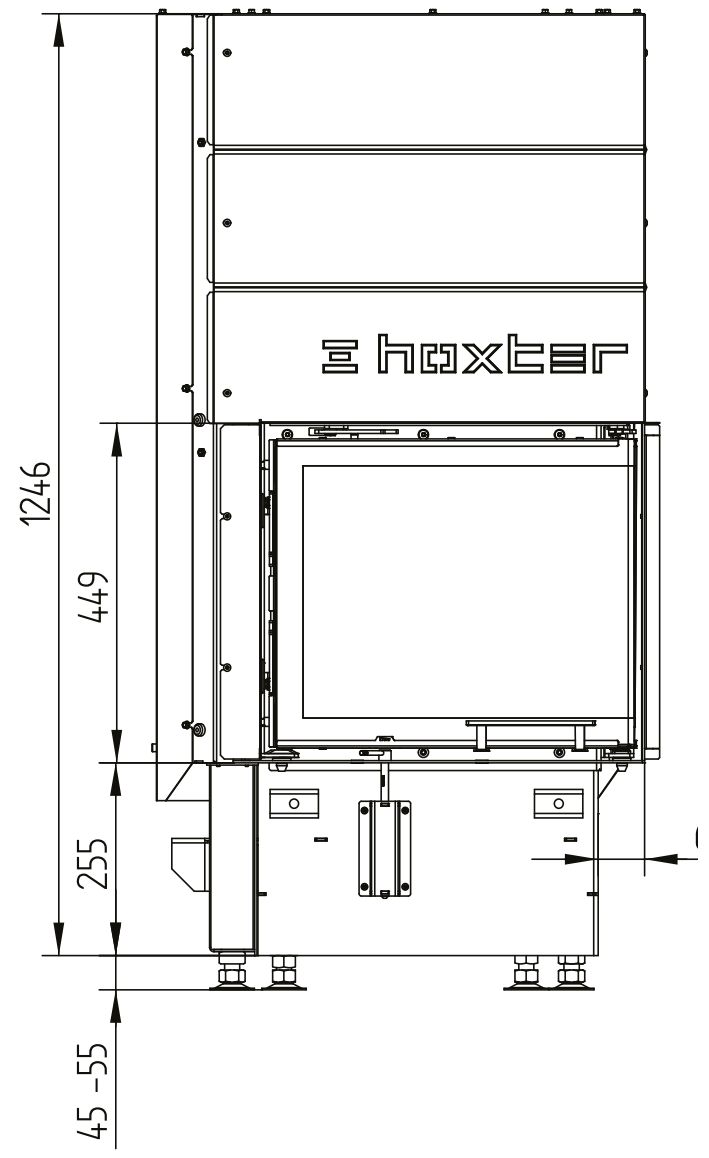

ECKA 50/35/45R right

Technical data
Version 2019/08

liftdoor

M 1:10

ECKA 50/35/45R right

Technical data
Version 2019/08

liftdoor

M 1:10